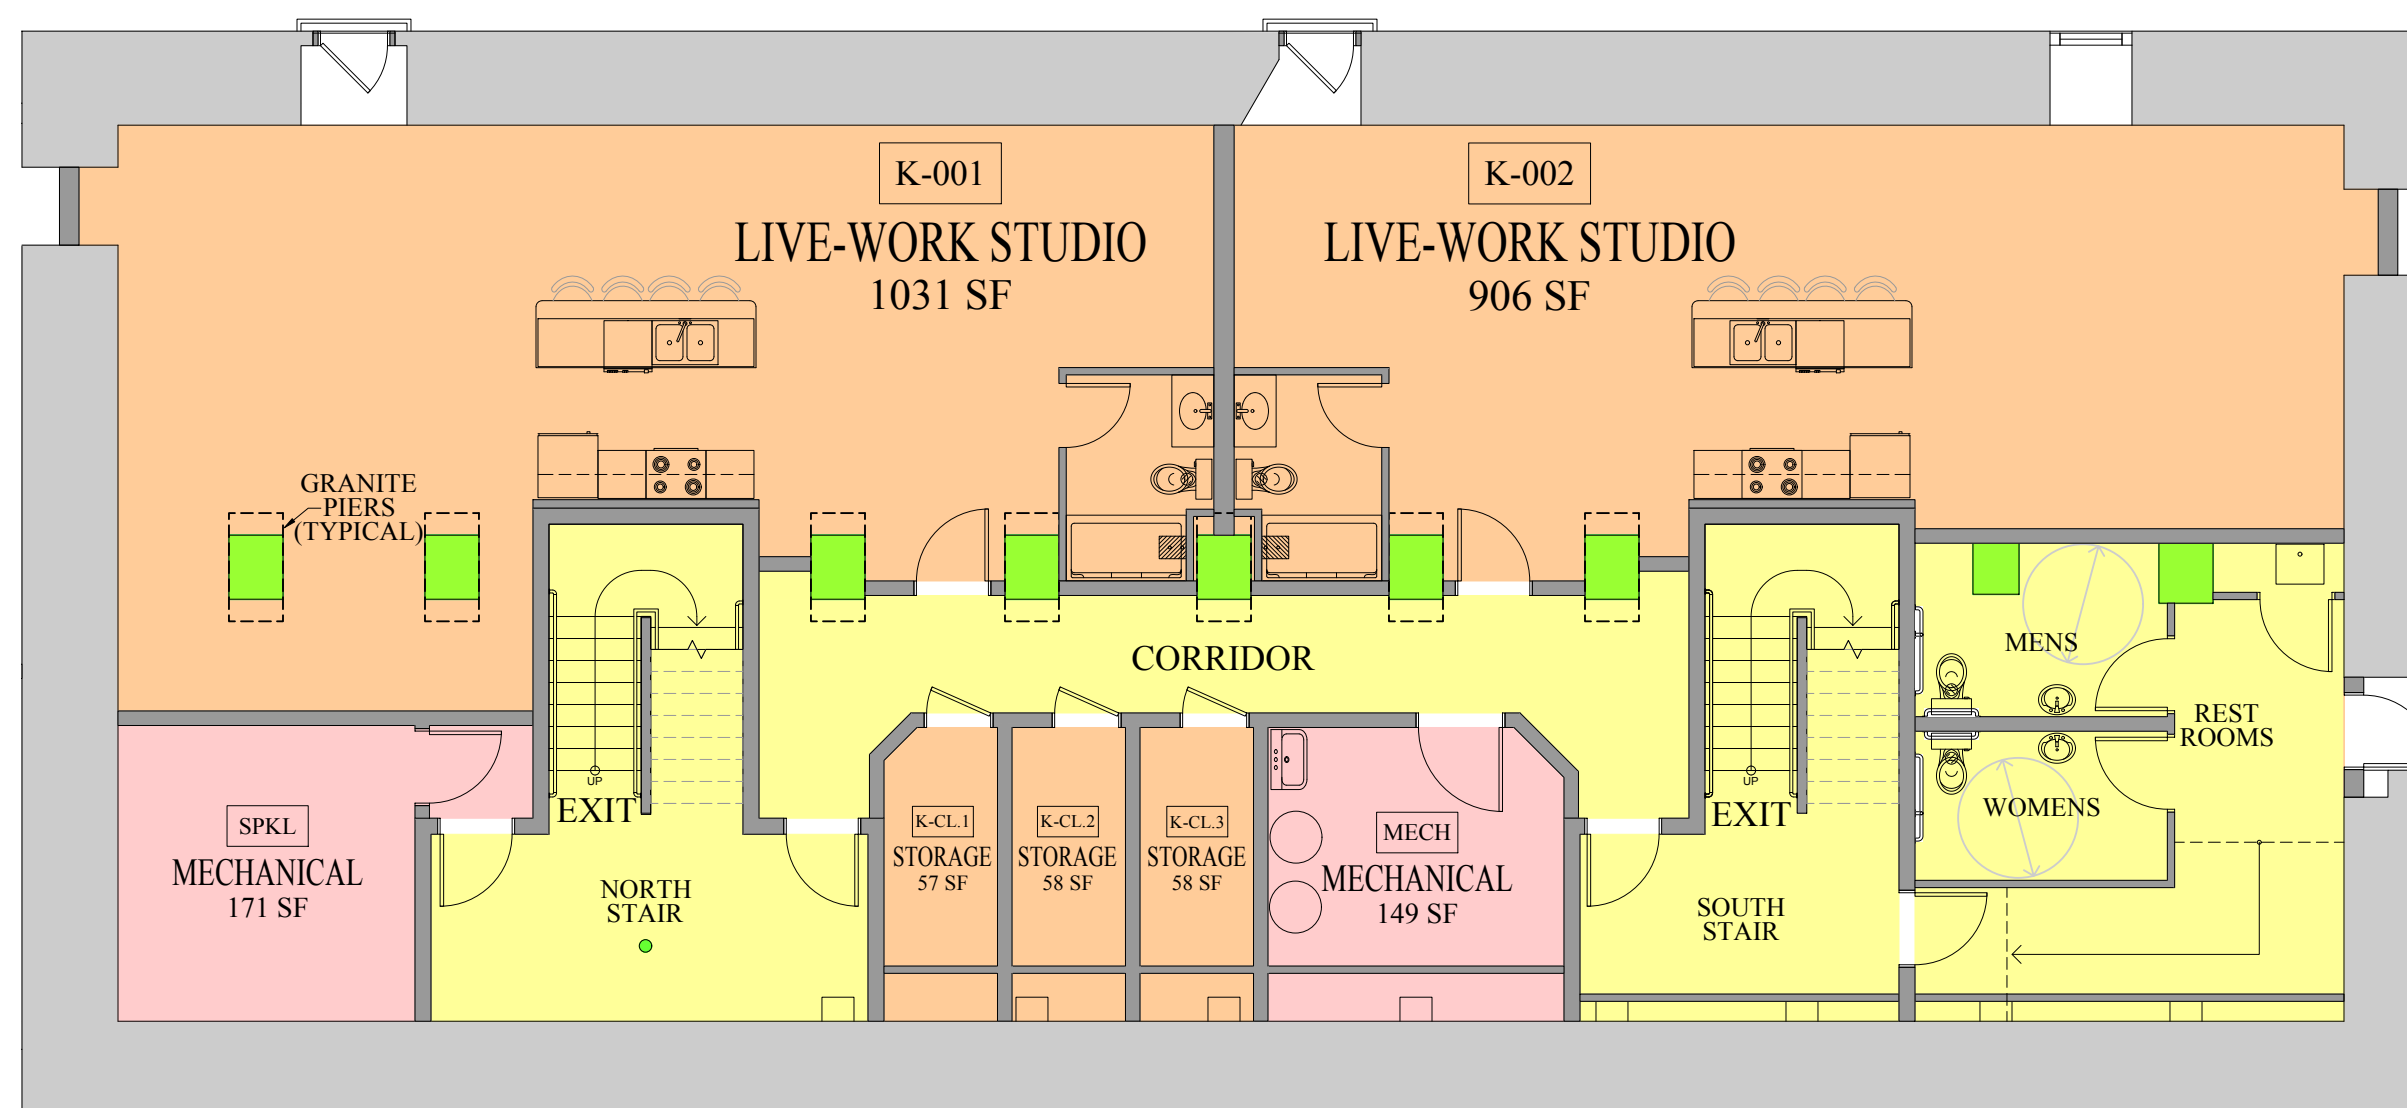

FOURTH FLOOR

THIRD FLOOR

SECOND FLOOR

FIRST FLOOR

RIVER LEVEL

HATCH KEY

[Orange Hatch]	LIVE-WORK STUDIO
[Yellow Hatch]	COMMON
[Light Blue Hatch]	STORAGE
[Pink Hatch]	MECHANICAL
[Green Hatch]	COLUMNS

PLANS ARE FOR MARKETING PURPOSES SUBJECT TO CHANGE WITHOUT NOTICE ROOM SIZES AND SQUARE FOOTAGE CALCULATIONS ARE APPROXIMATE MARCH 29, 2012