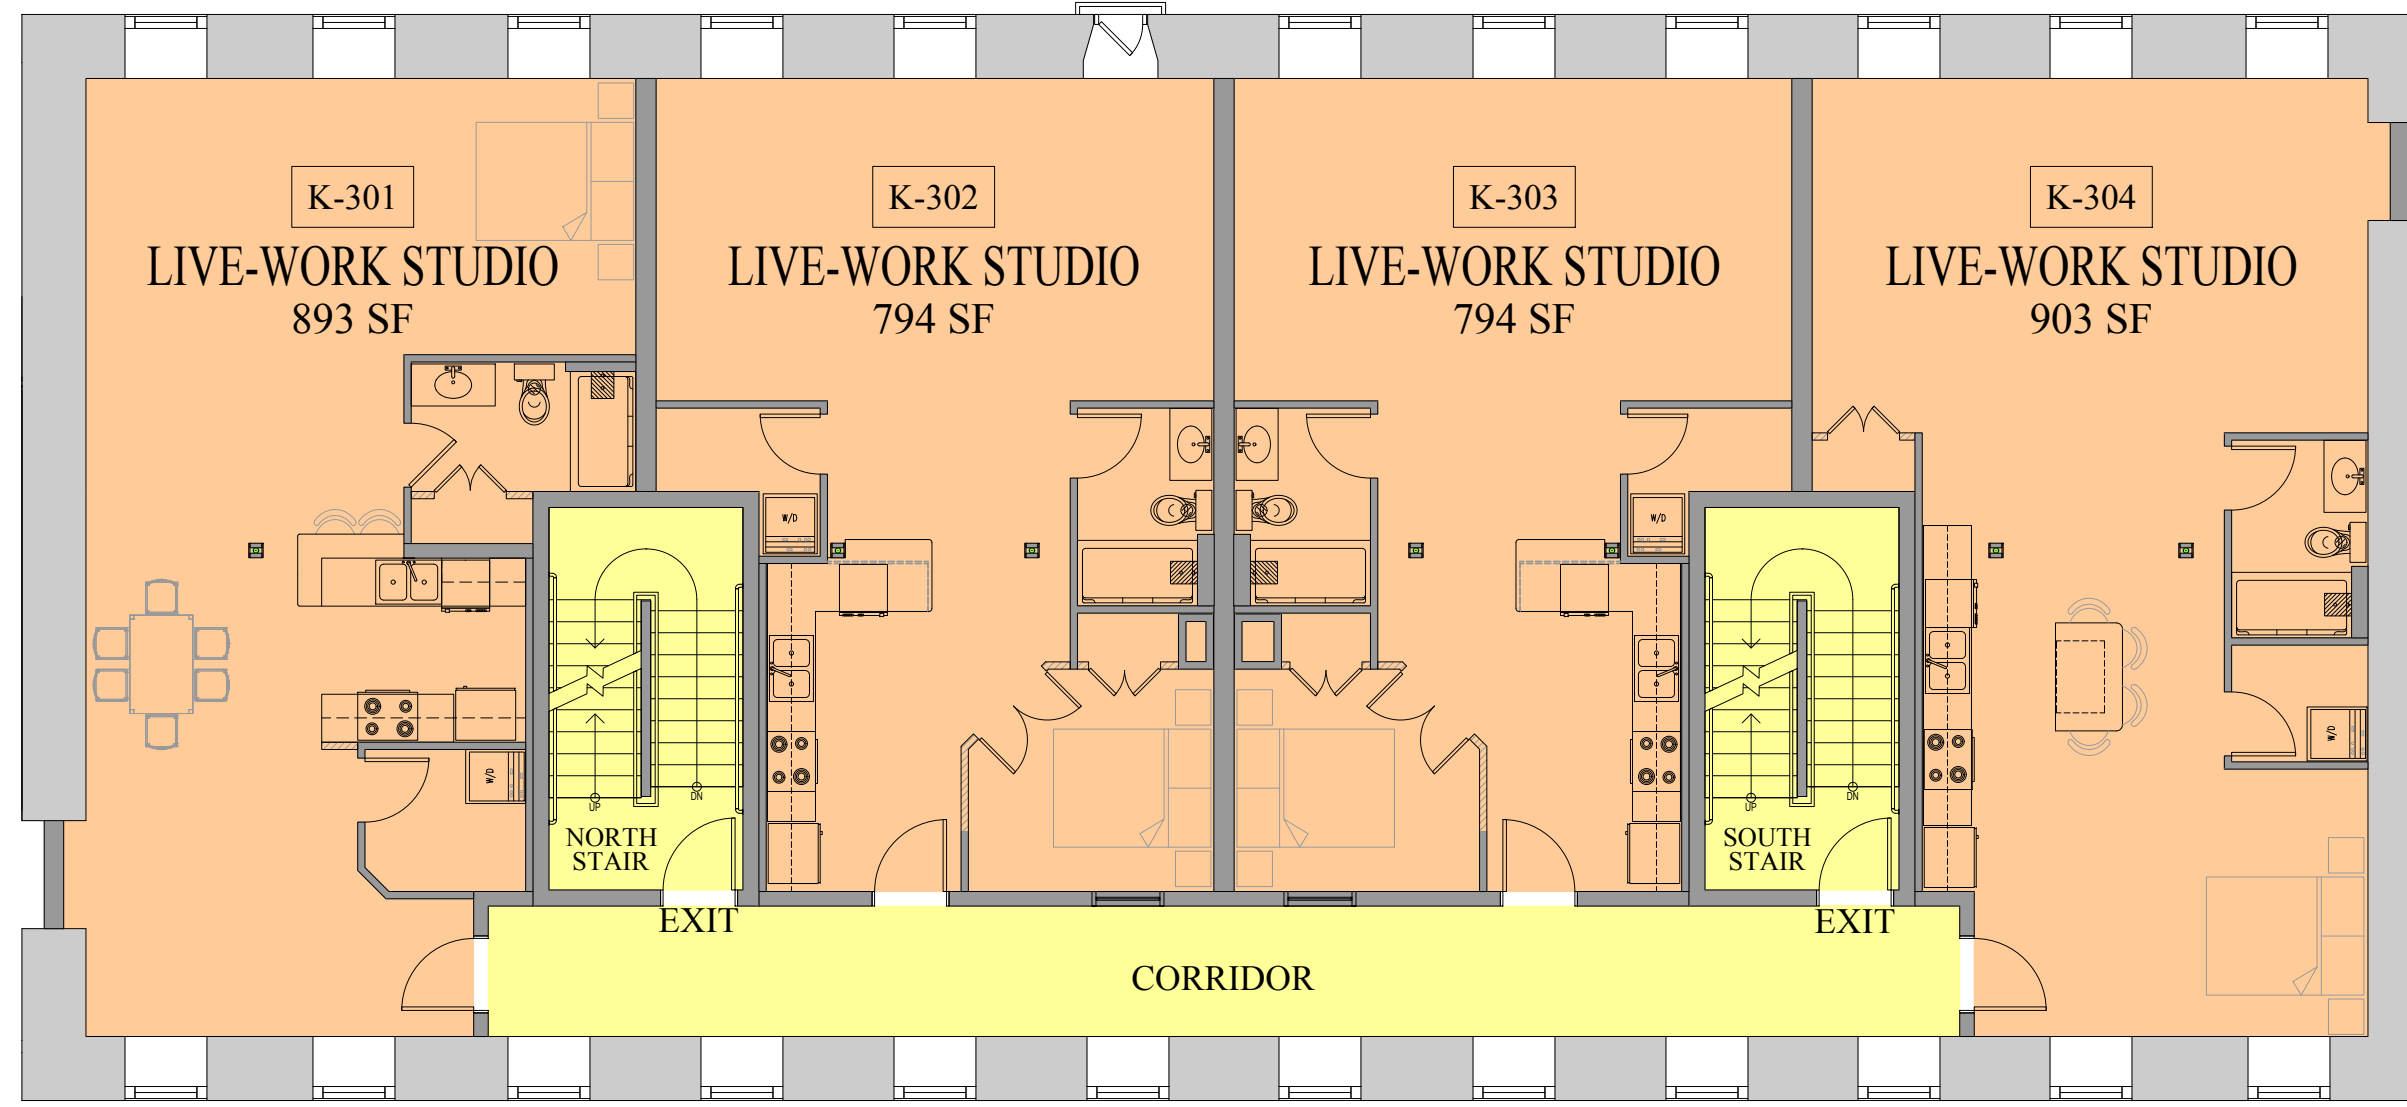

FOURTH FLOOR

THIRD FLOOR

SECOND FLOOR

FIRST FLOOR

RIVER LEVEL

HATCH KEY

[Orange Hatch]	LIVE-WORK STUDIO
[Yellow Hatch]	COMMON
[Light Blue Hatch]	STORAGE
[Pink Hatch]	MECHANICAL
[Green Hatch]	COLUMNS

PLANS ARE FOR MARKETING PURPOSES SUBJECT TO CHANGE WITHOUT NOTICE ROOM SIZES AND SQUARE FOOTAGE CALCULATIONS ARE APPROXIMATE MARCH 29, 2012