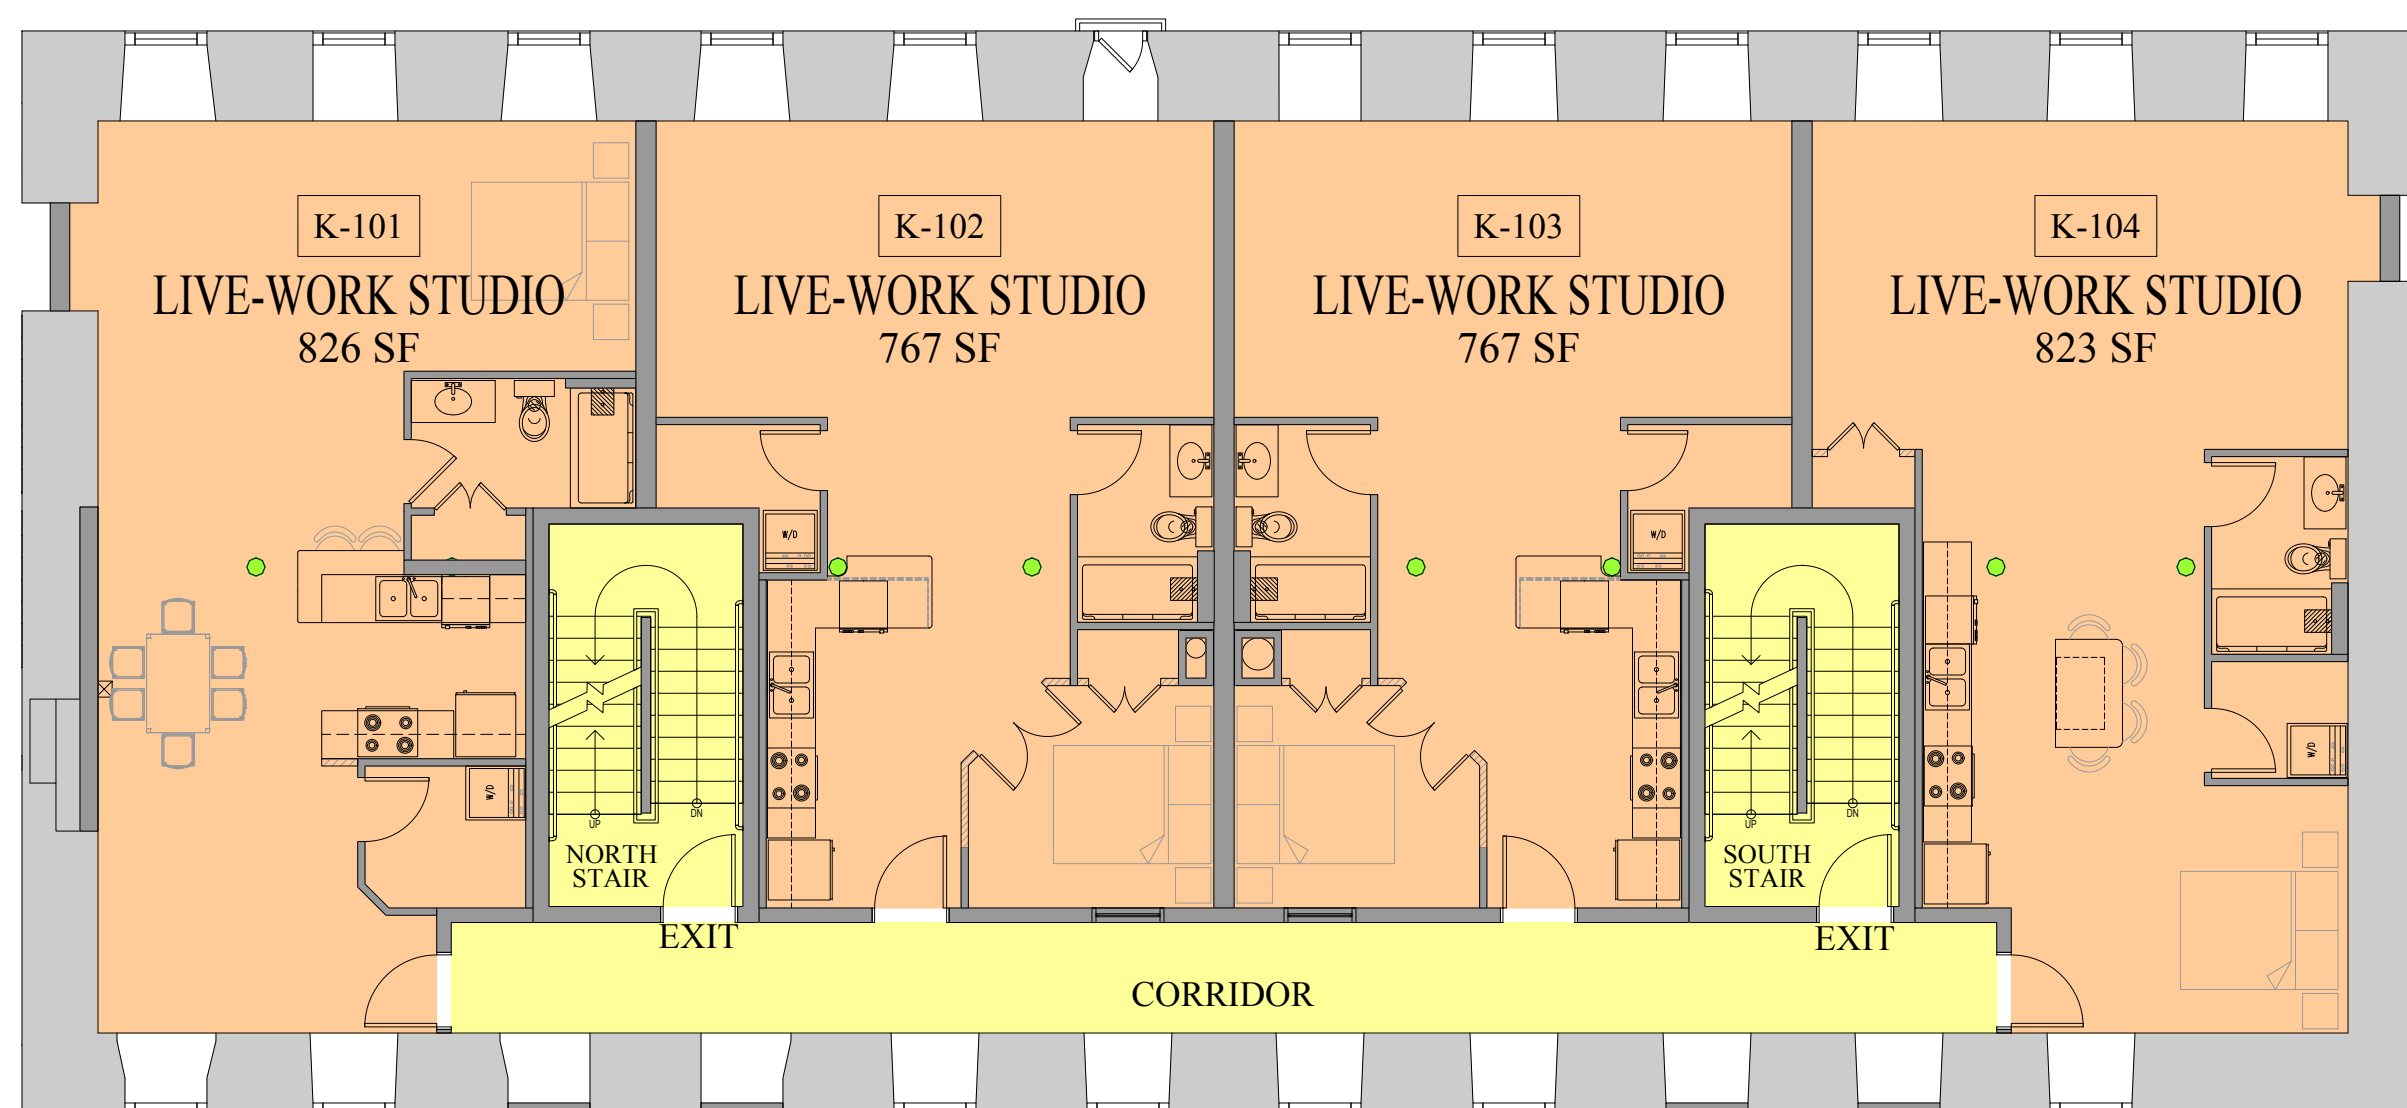

FOURTH FLOOR

THIRD FLOOR

SECOND FLOOR

FIRST FLOOR

RIVER LEVEL

HATCH KEY

[Orange Hatch]	LIVE-WORK STUDIO
[Yellow Hatch]	COMMON
[Light Blue Hatch]	STORAGE
[Pink Hatch]	MECHANICAL
[Green Hatch]	COLUMNS

PLANS ARE FOR MARKETING PURPOSES SUBJECT TO CHANGE WITHOUT NOTICE ROOM SIZES AND SQUARE FOOTAGE CALCULATIONS ARE APPROXIMATE MARCH 29, 2012