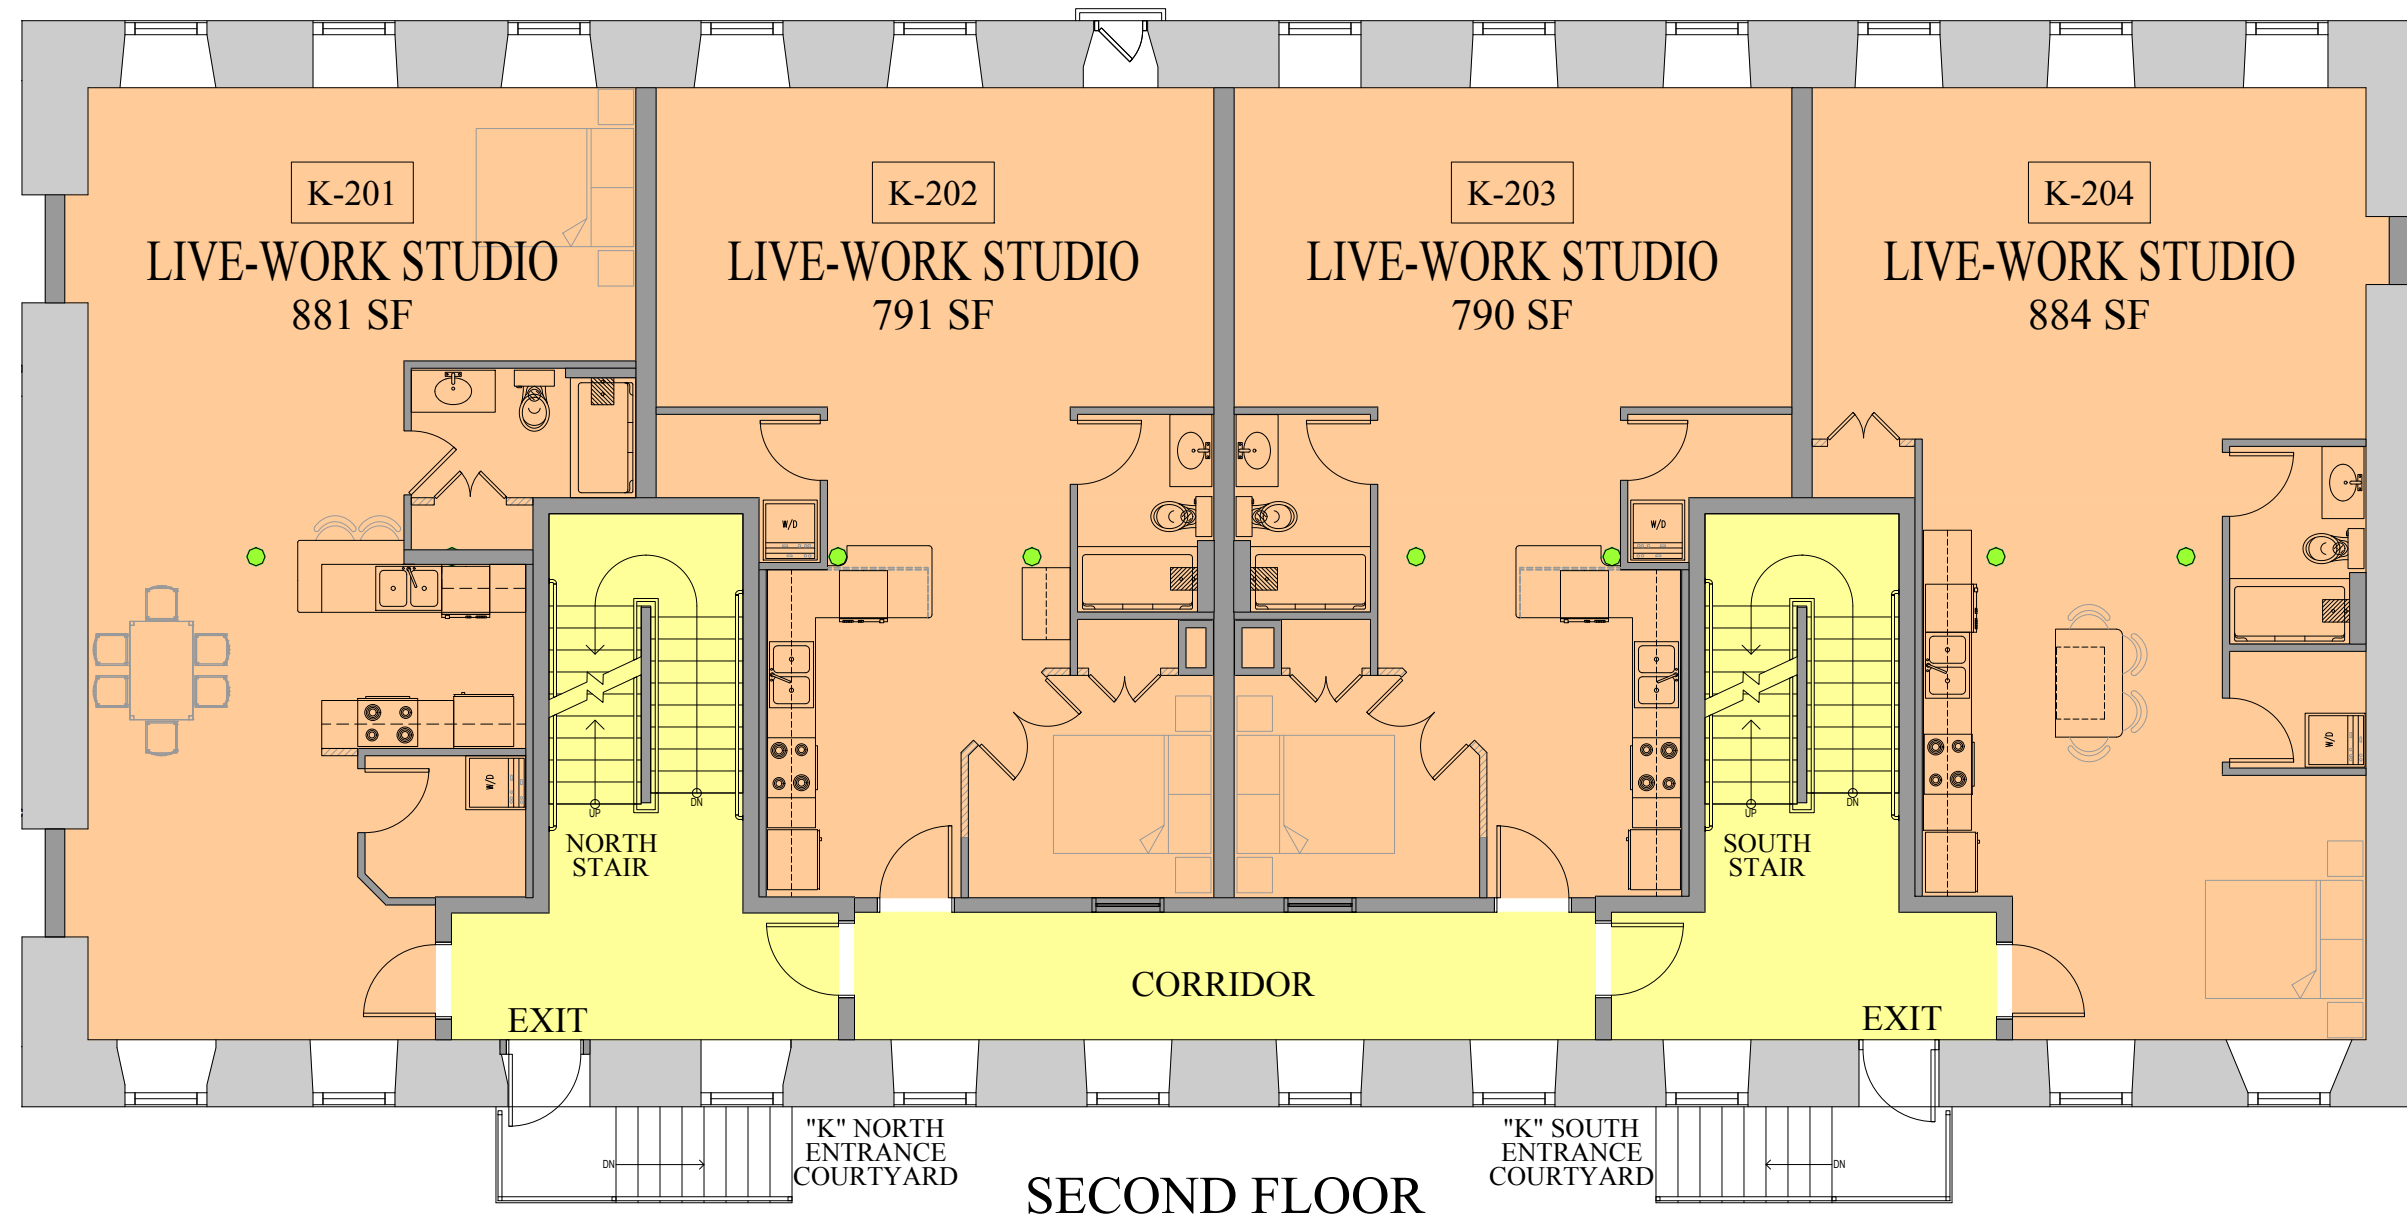

FOURTH FLOOR

THIRD FLOOR

SECOND FLOOR

FIRST FLOOR

RIVER LEVEL

HATCH KEY

[Orange Hatch]	LIVE-WORK STUDIO
[Yellow Hatch]	COMMON
[Light Blue Hatch]	STORAGE
[Pink Hatch]	MECHANICAL
[Green Hatch]	COLUMNS

PLANS ARE FOR MARKETING PURPOSES SUBJECT TO CHANGE WITHOUT NOTICE ROOM SIZES AND SQUARE FOOTAGE CALCULATIONS ARE APPROXIMATE MARCH 29, 2012