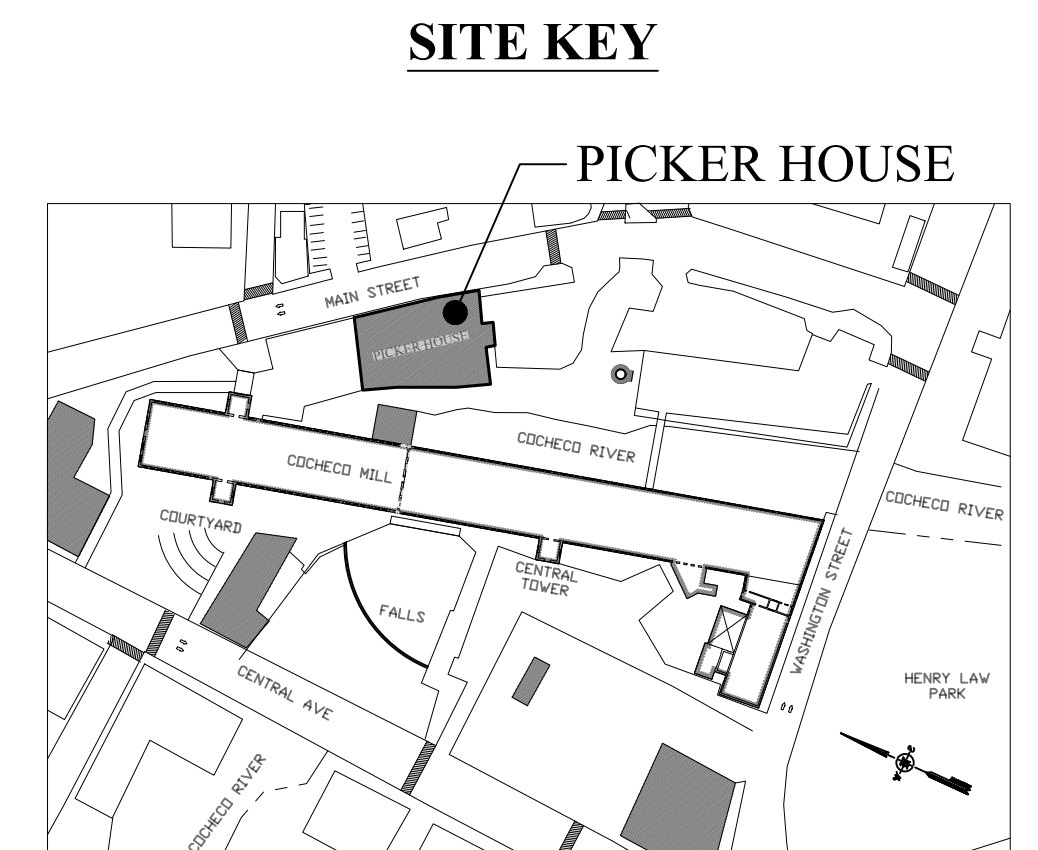

HATCH KEY

SPACE COLOR LEGEND	
Yellow	COMMON
Orange	ONE BEDROOM
Green	TWO BEDROOM
Light Green	STORAGE

PICKER HOUSE

42 MAIN STREET
DOVER, NH 03820
603-868-5995