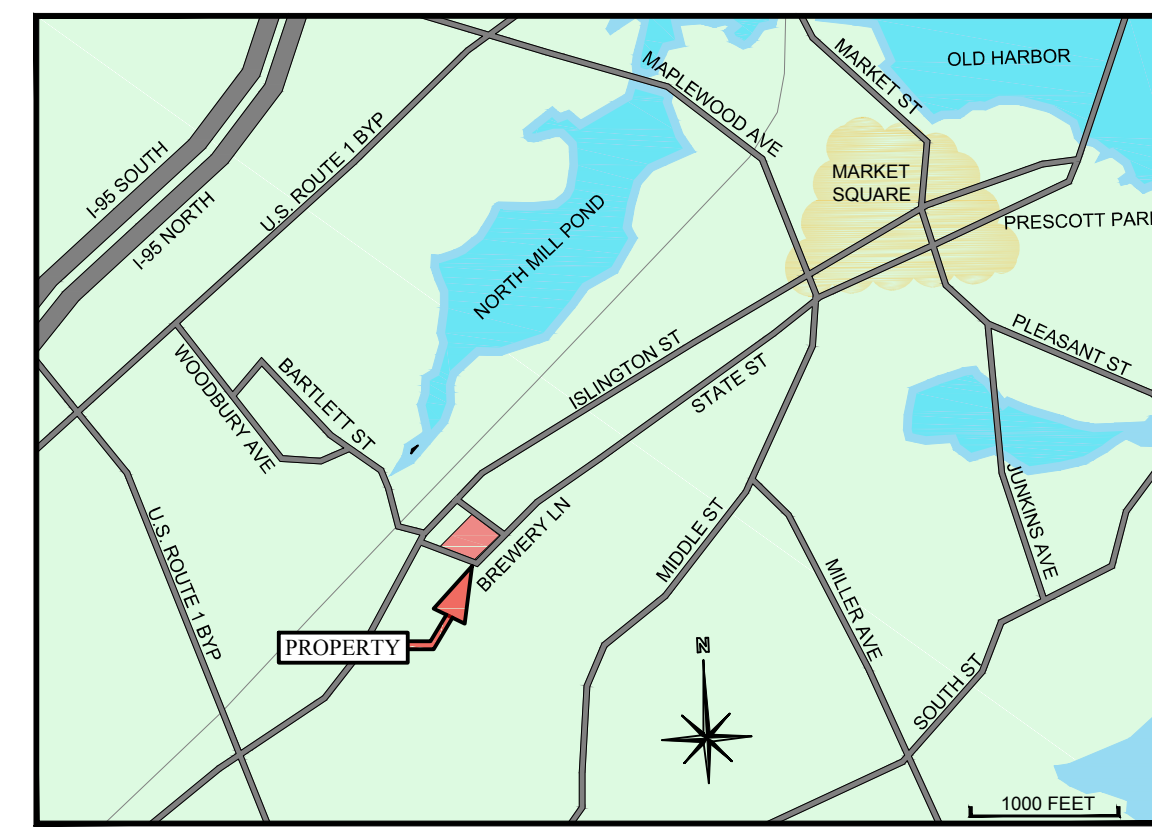

← BREWERY LANE →

90 BREWERY LANE
PORTSMOUTH NH, 03801
www.CHINBURG.com
603-749-3355

SPACE COLOR LEGEND	
[Red]	EXIT
[Yellow]	MECHANICAL
[Pink]	REST RM.
[White]	COMMON
[Light Blue]	STUDIO
[Light Purple]	ONE BEDROOM
[Light Orange]	TWO BEDROOM
[Light Cyan]	TOWNHOUSE ONE BED RM

PORT ONE ARCHITECTS