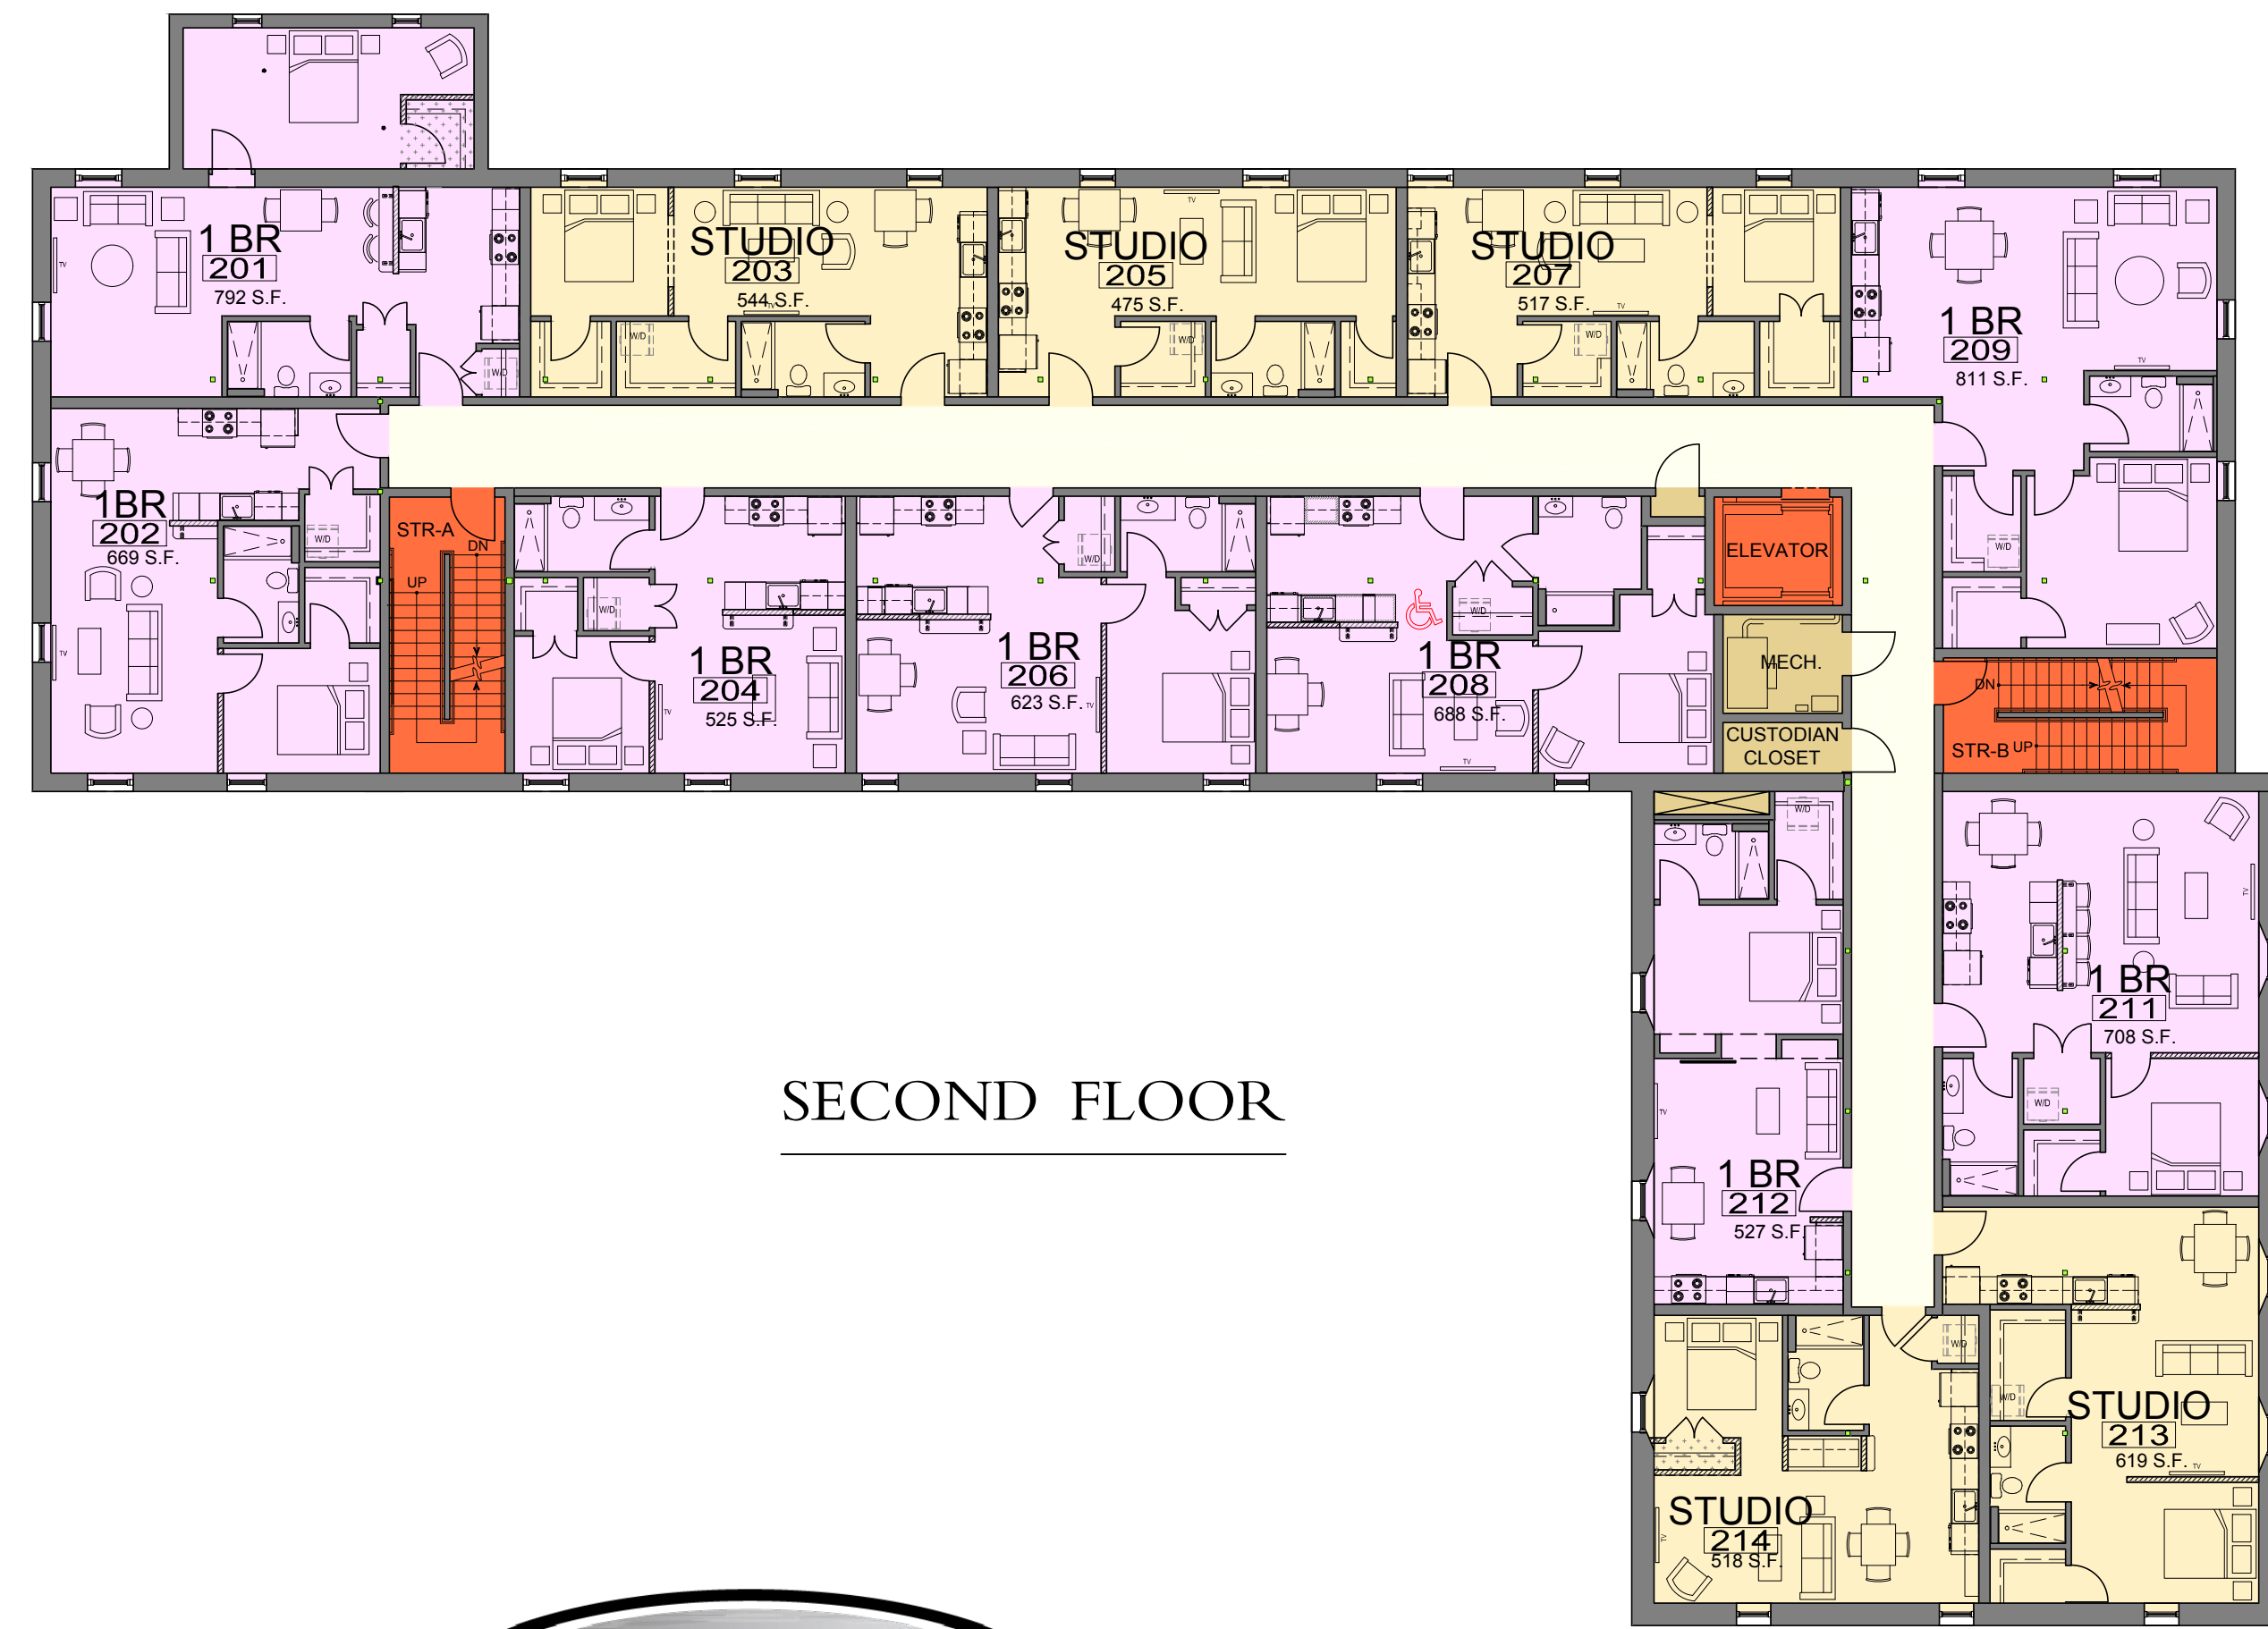

← BREWERY LANE →

90 BREWERY LANE
PORTSMOUTH NH, 03801
www.CHINBURG.com
603-749-3355

SPACE COLOR LEGEND	
[Red]	EXIT
[Yellow]	MECHANICAL
[Pink]	REST RM.
[White]	COMMON
[Light Blue]	STUDIO
[Light Purple]	ONE BEDROOM
[Light Orange]	TWO BEDROOM
[Light Cyan]	TOWNHOUSE ONE BED RM

PORT ONE ARCHITECTS