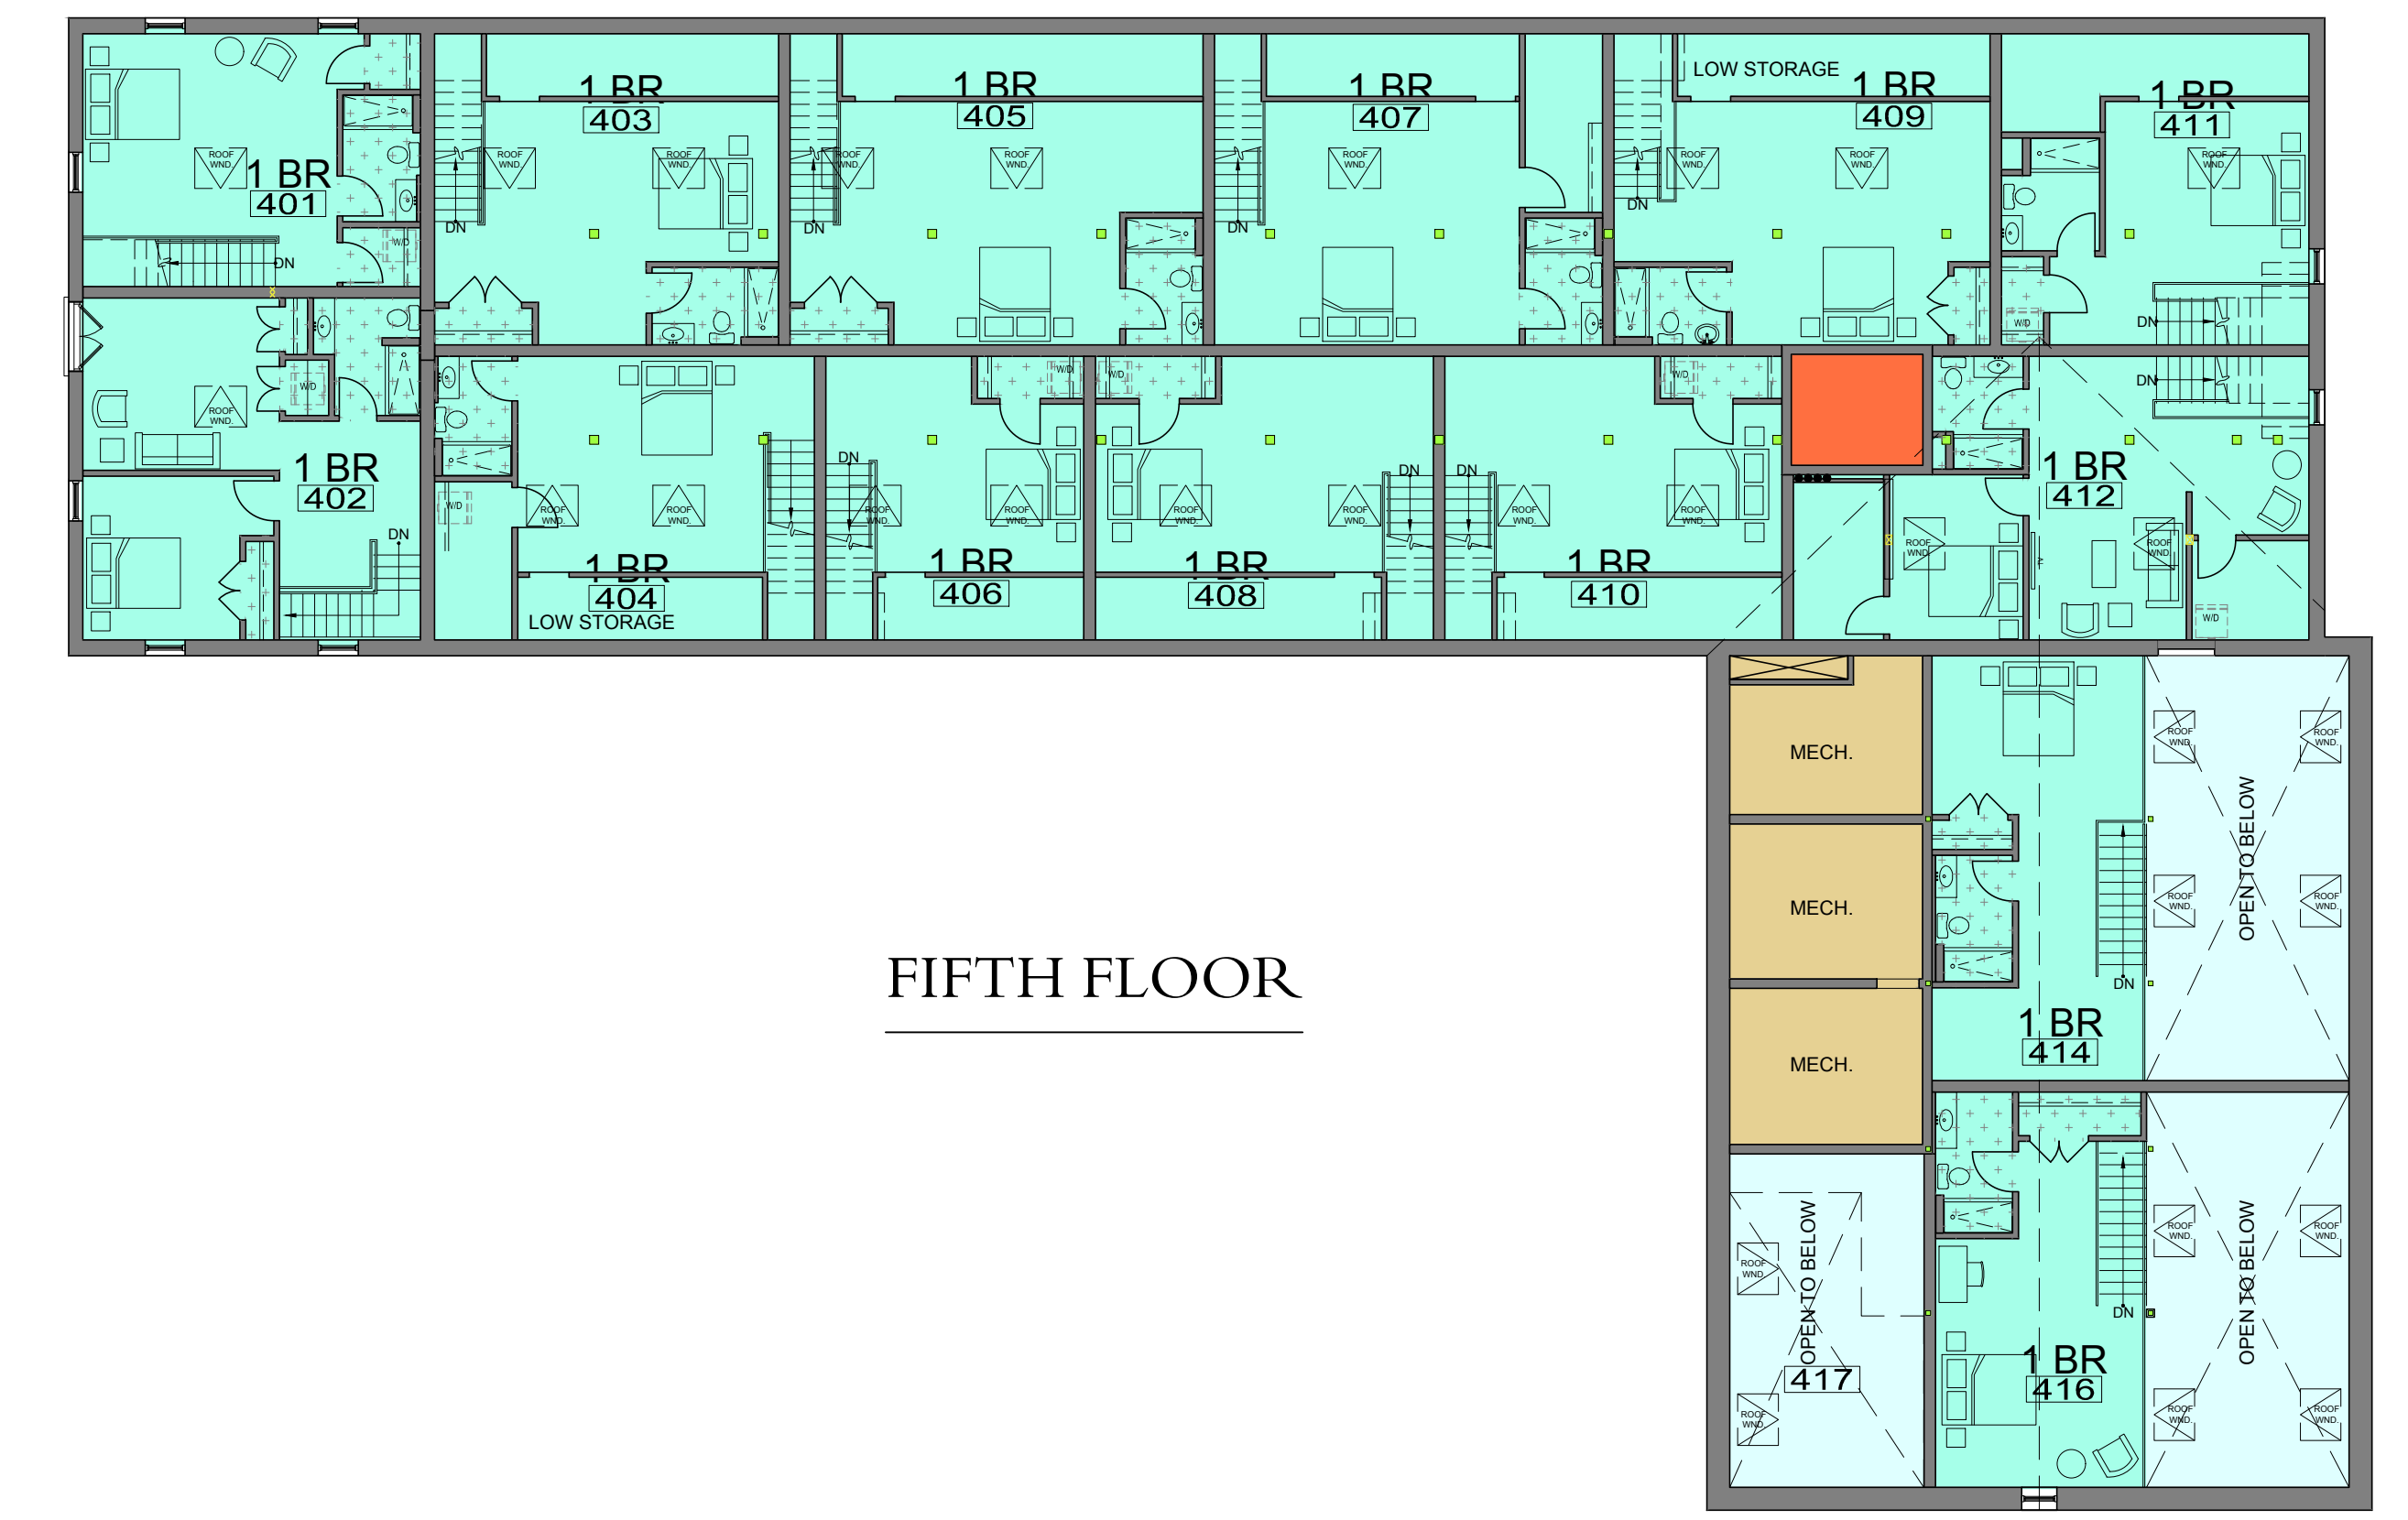

← BREWERY LANE →

90 BREWERY LANE
PORTSMOUTH NH, 03801
www.CHINBURG.com
603-749-3355

SPACE COLOR LEGEND	
[Red]	EXIT
[Yellow]	MECHANICAL
[Pink]	REST RM.
[White]	COMMON
[Light Blue]	STUDIO
[Light Purple]	ONE BEDROOM
[Light Orange]	TWO BEDROOM
[Light Cyan]	TOWNHOUSE ONE BED RM

PORT ONE ARCHITECTS