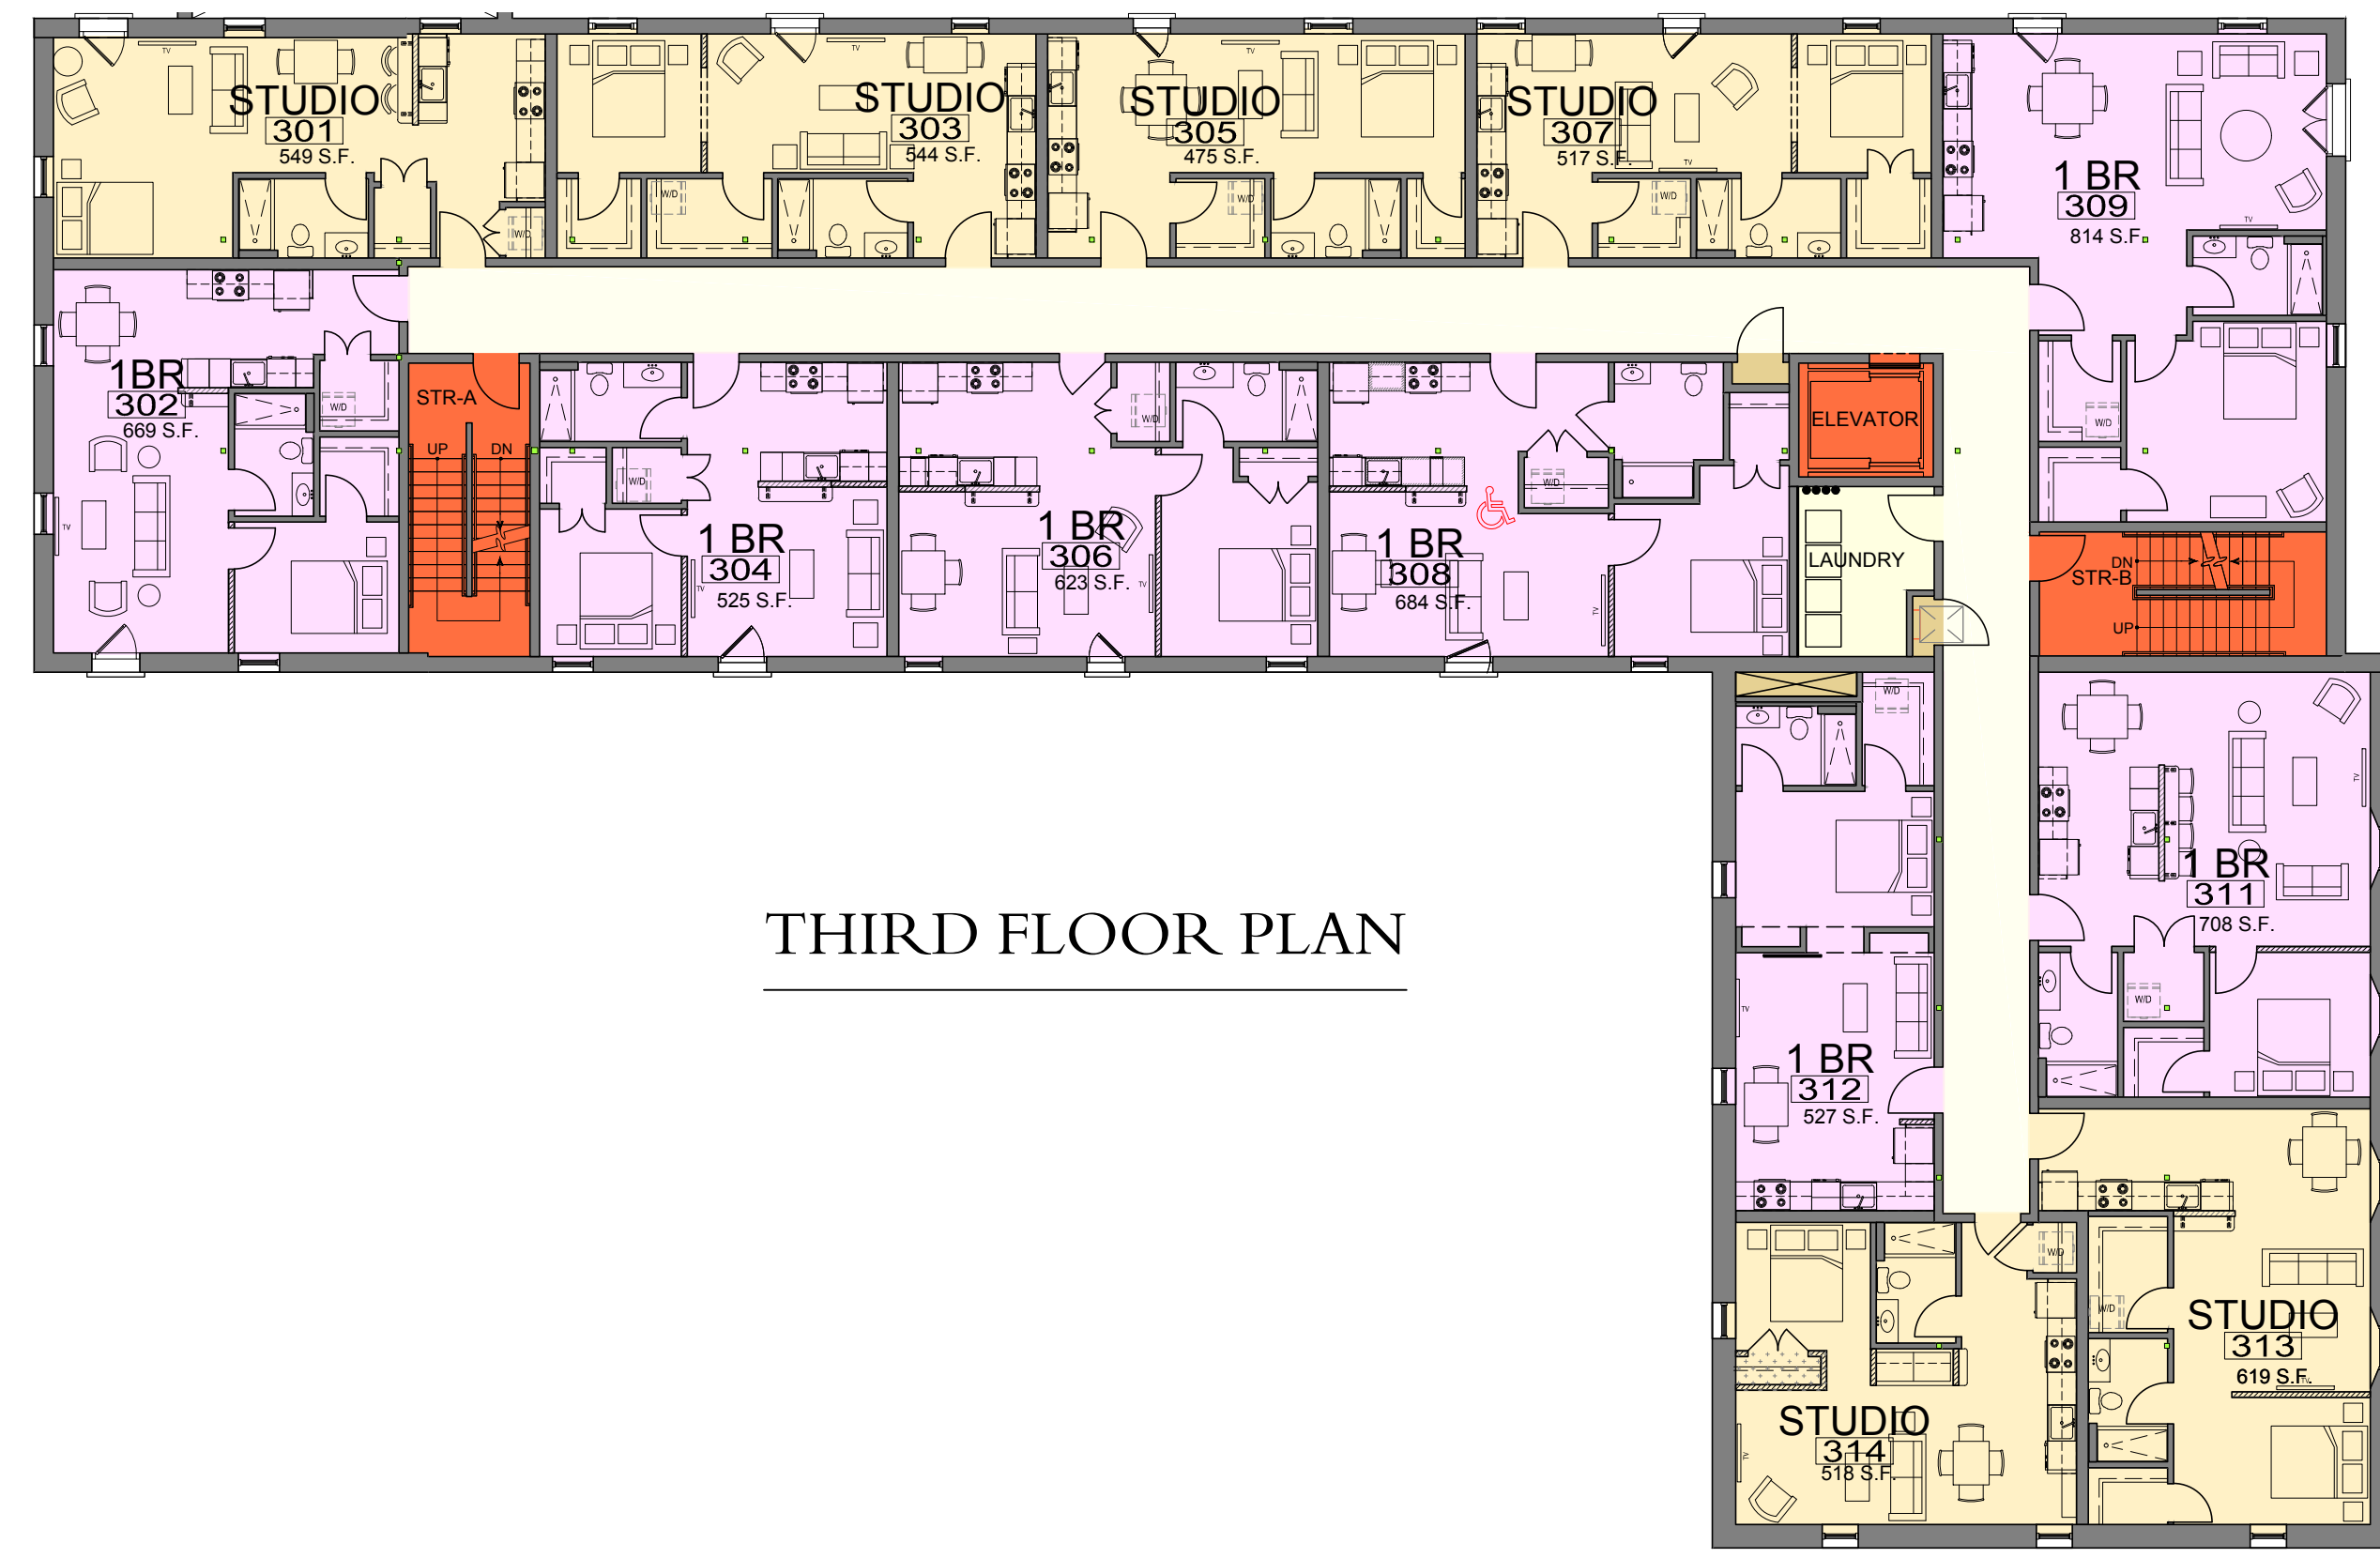

← BREWERY LANE →

90 BREWERY LANE
PORTSMOUTH NH, 03801
www.CHINBURG.com
603-749-3355

SPACE COLOR LEGEND	
[Red]	EXIT
[Yellow]	MECHANICAL
[Pink]	REST RM.
[White]	COMMON
[Light Blue]	STUDIO
[Light Purple]	ONE BEDROOM
[Light Orange]	TWO BEDROOM
[Light Cyan]	TOWNHOUSE ONE BED RM

PORT ONE ARCHITECTS