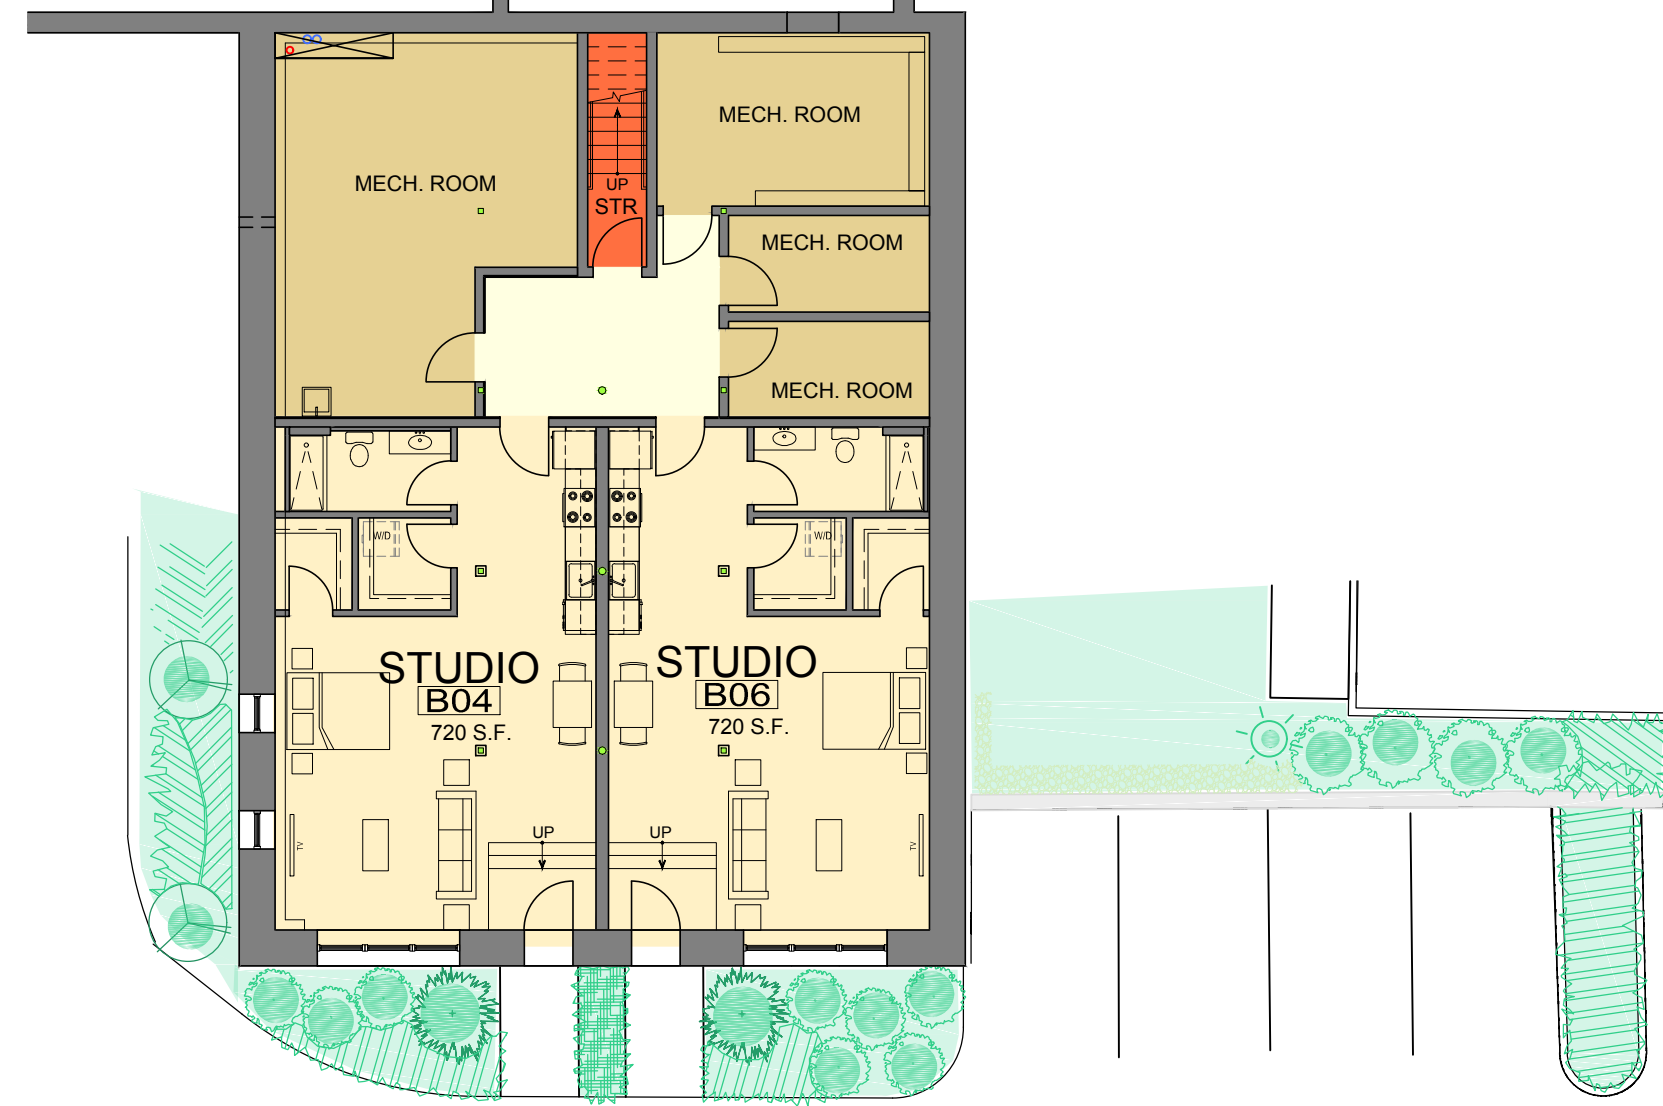

← BREWERY LANE →

90 BREWERY LANE
PORTSMOUTH NH, 03801
www.CHINBURG.com
603-749-3355

SPACE COLOR LEGEND	
[Red]	EXIT
[Yellow]	MECHANICAL
[Pink]	REST RM.
[White]	COMMON
[Light Blue]	STUDIO
[Light Purple]	ONE BEDROOM
[Light Orange]	TWO BEDROOM
[Light Cyan]	TOWNHOUSE ONE BED RM

PORT ONE ARCHITECTS