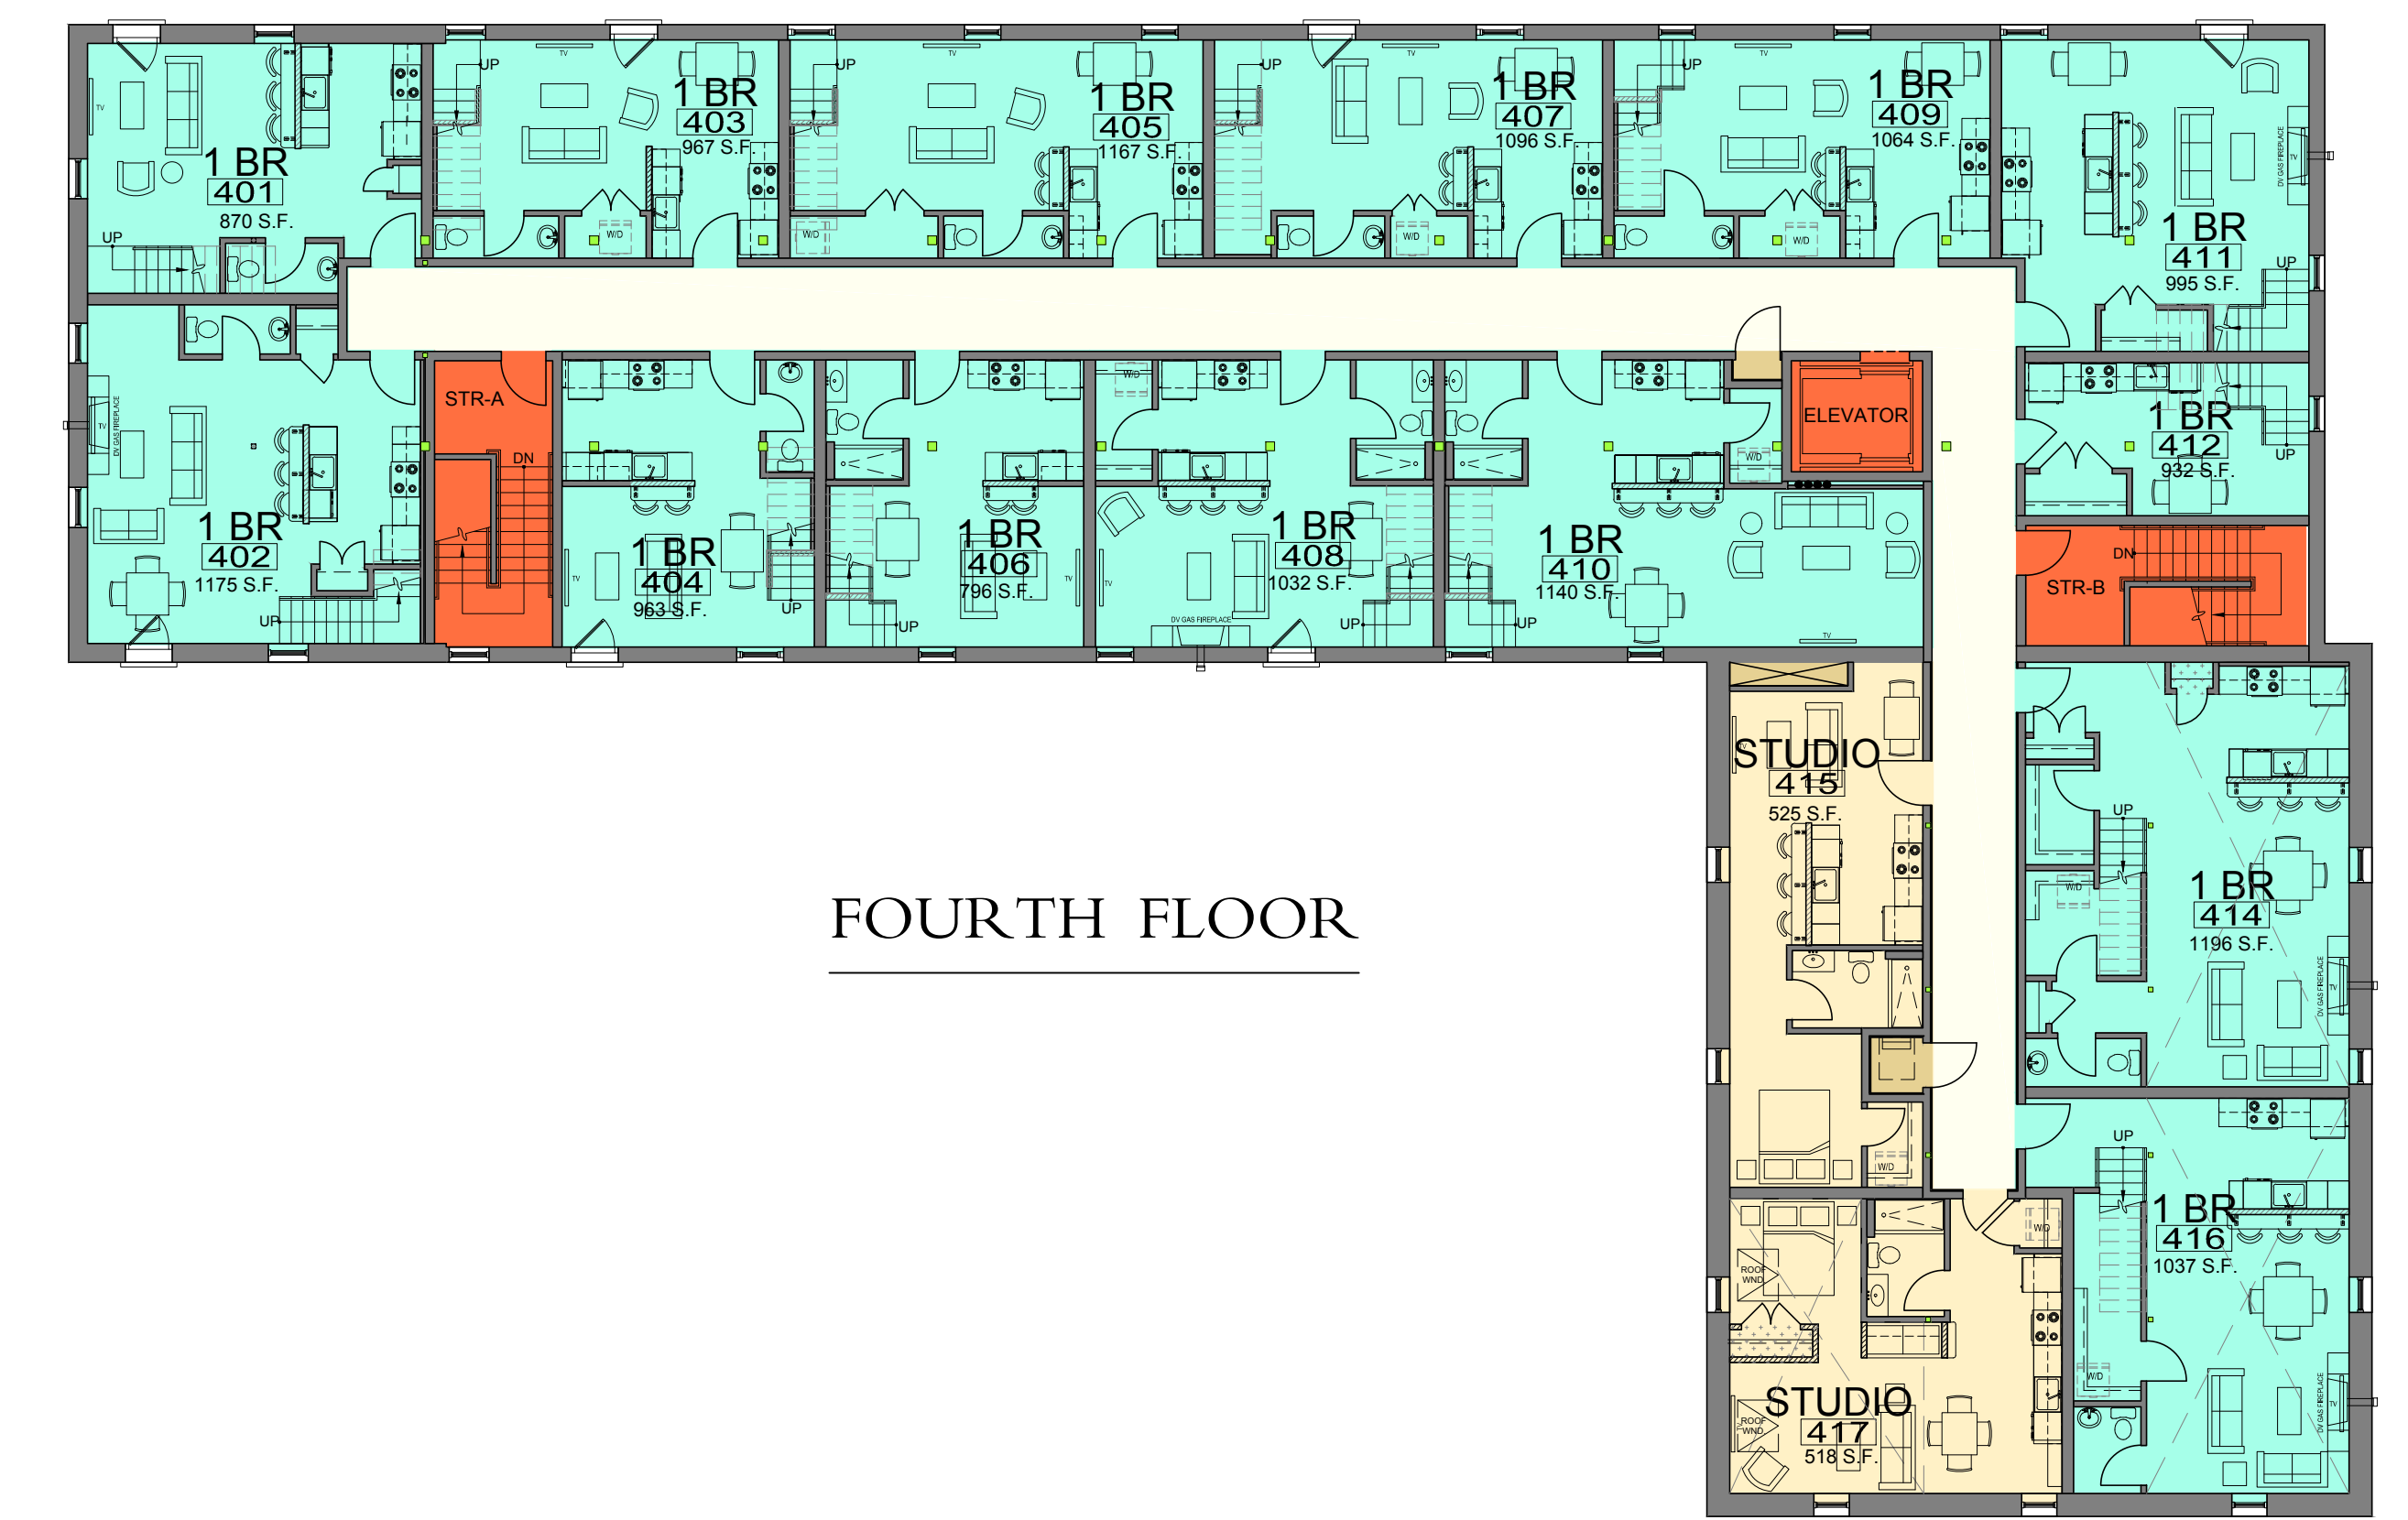

← BREWERY LANE →

90 BREWERY LANE
PORTSMOUTH NH, 03801
www.CHINBURG.com
603-749-3355

SPACE COLOR LEGEND	
[Red]	EXIT
[Yellow]	MECHANICAL
[Pink]	REST RM.
[White]	COMMON
[Light Blue]	STUDIO
[Light Purple]	ONE BEDROOM
[Light Orange]	TWO BEDROOM
[Light Cyan]	TOWNHOUSE ONE BED RM

PORT ONE ARCHITECTS