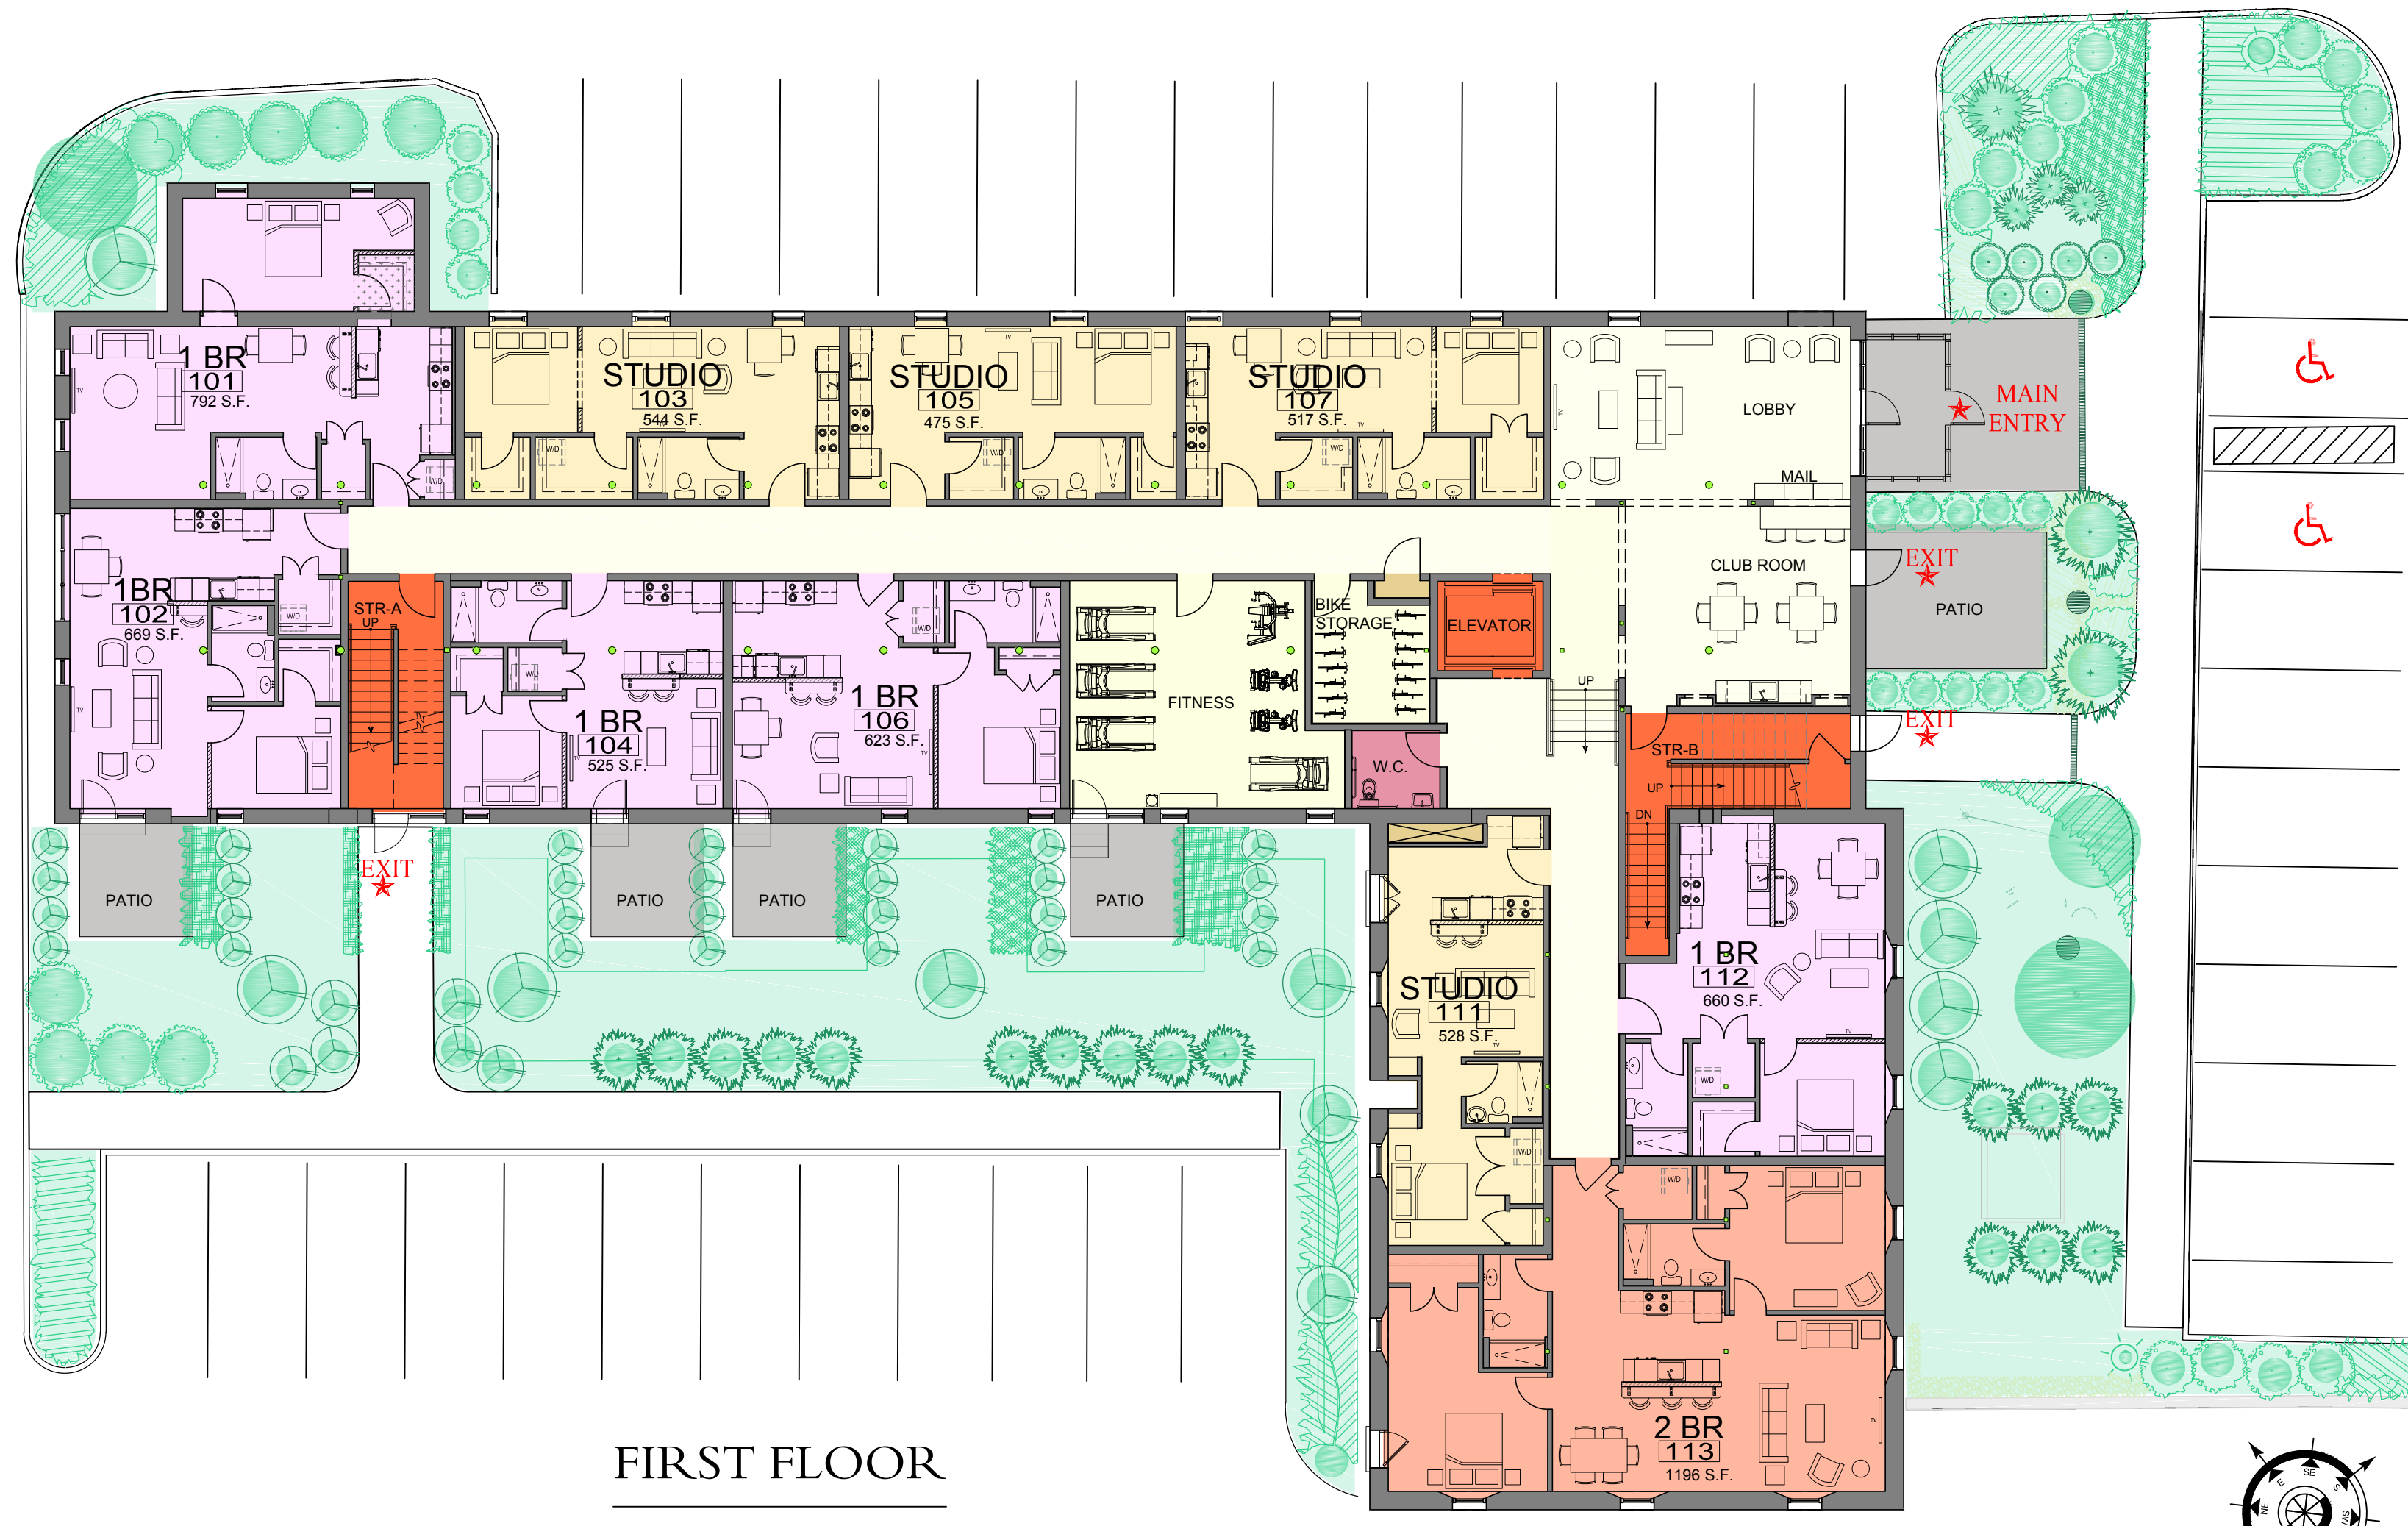

← BREWERY LANE →

90 BREWERY LANE
PORTSMOUTH NH, 03801
www.CHINBURG.com
603-749-3355

SPACE COLOR LEGEND	
[Red]	EXIT
[Yellow]	MECHANICAL
[Pink]	REST RM.
[White]	COMMON
[Light Blue]	STUDIO
[Light Purple]	ONE BEDROOM
[Light Orange]	TWO BEDROOM
[Light Cyan]	TOWNHOUSE ONE BED RM

PORT ONE ARCHITECTS