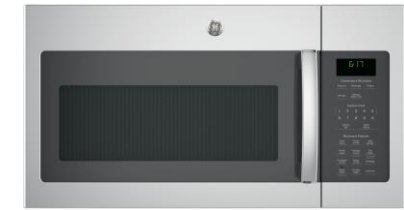

Selections Images

Lorden 51

KITCHEN

Unique Calacatta Gold Quartz

3X6 White Subway Backsplash

Glenn Over Sink

Appliances

Macchiato Cabinets

Align Faucet

Ash Wood Flooring

Calhoun Island Pendants

Calhoun Dining Room Fixture

Hardware

FULL BATH

New Caladonia Granite

Align Faucet

Calhoun
Bath Lights

Affinity AF03 Grey
12X12 Tile

Align
Shower Trim

Tub/Shower Insert

Irish Cream Cabinets

Hardware

HALF BATH

Calhoun
Bath Lights