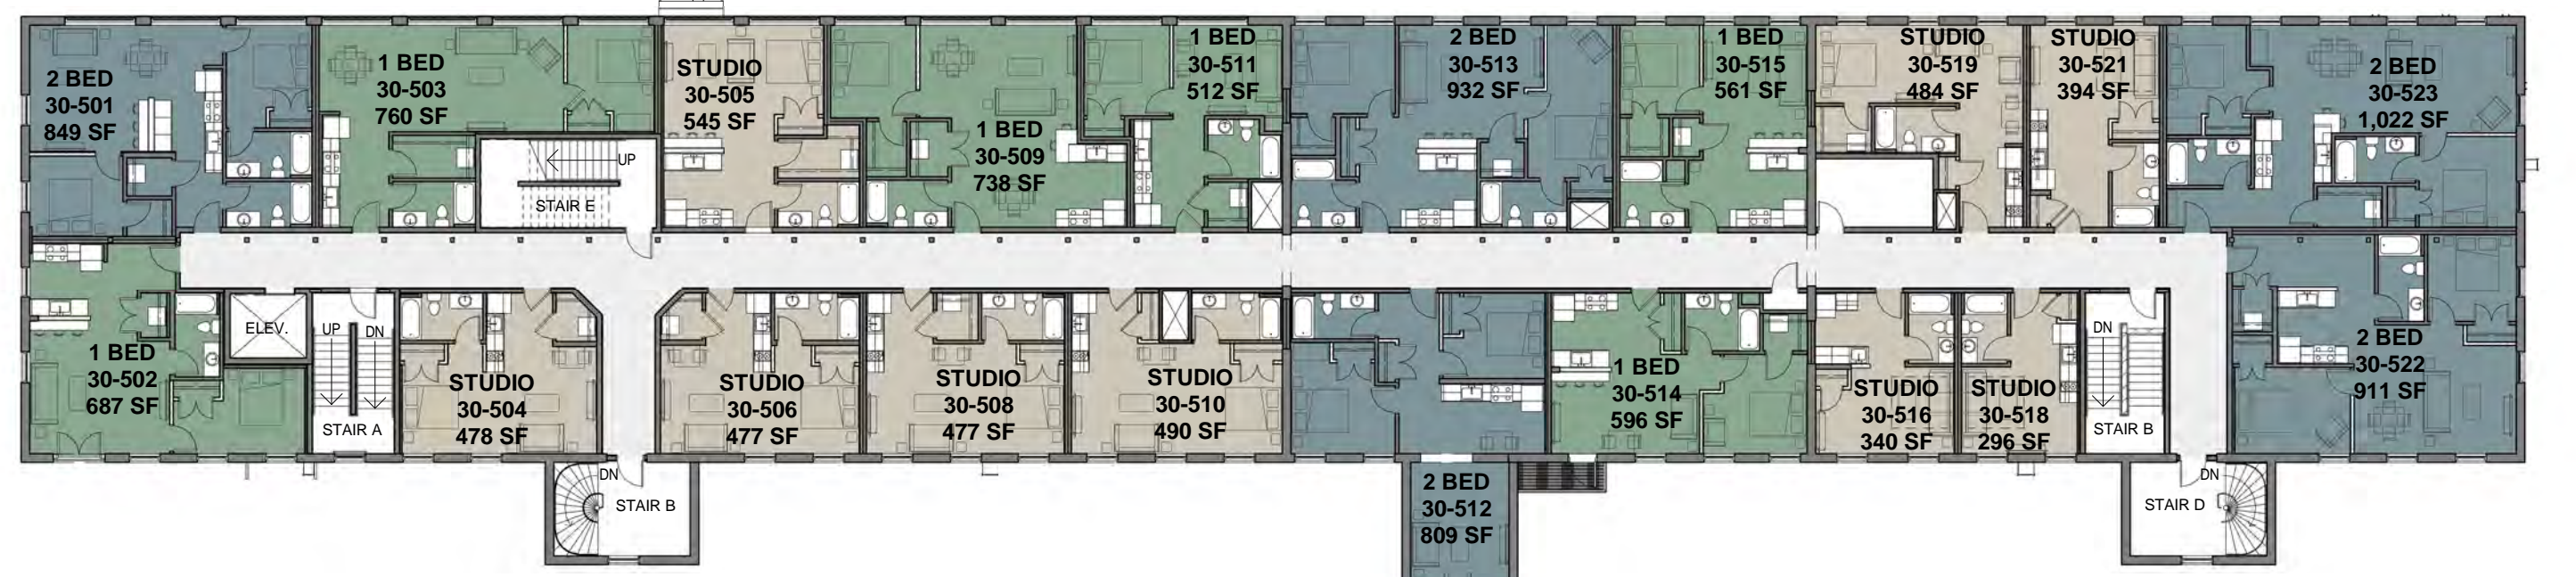

20 Canal Street,
Franklin, NH 03235

COLOR KEY

- STUDIO APARTMENT
- ONE BEDROOM APARTMENT
- TWO BEDROOM APARTMENT
- COMMERCIAL SUITE
- STAIR EXIT - ELEVATOR
- AMENITY SPACE

FIFTH FLOOR

FOURTH FLOOR

THIRD FLOOR

THIRD FLOOR

SECOND FLOOR

SECOND FLOOR

SECOND FLOOR

SECOND FLOOR LOFT LEVEL

FIRST FLOOR

Chinburg
Leasing Office

FIRST FLOOR