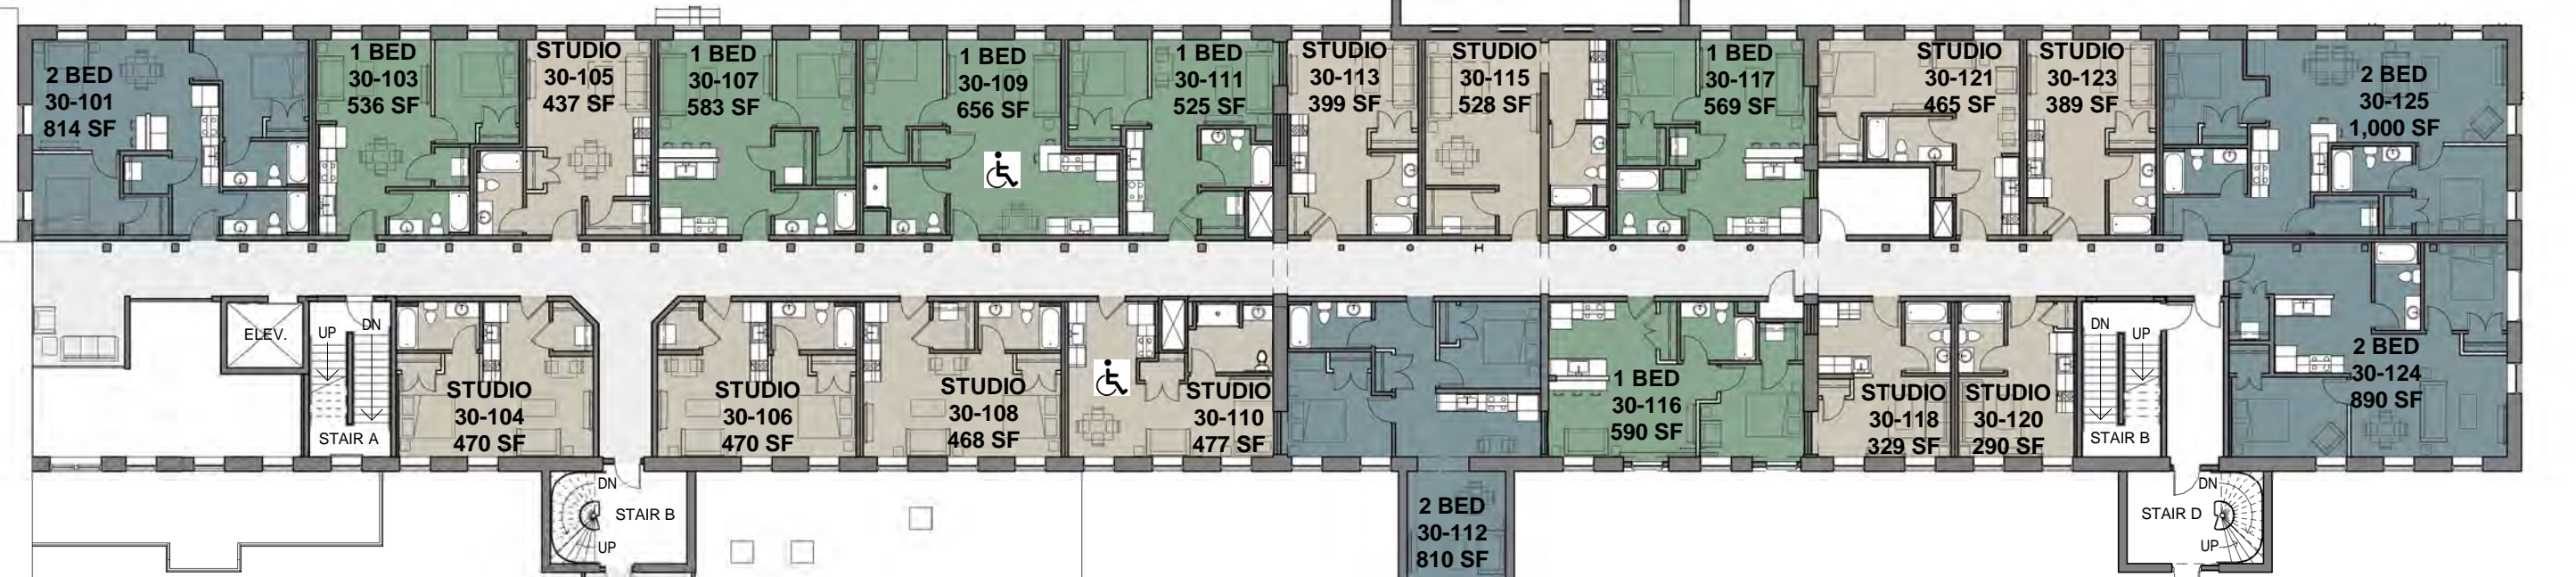

20 Canal Street,
Franklin, NH 03235

COLOR KEY

- STUDIO APARTMENT
- ONE BEDROOM APARTMENT
- TWO BEDROOM APARTMENT
- COMMERCIAL SUITE
- STAIR EXIT - ELEVATOR
- AMENITY SPACE

FIFTH FLOOR

FOURTH FLOOR

THIRD FLOOR

THIRD FLOOR

SECOND FLOOR

SECOND FLOOR

SECOND FLOOR

SECOND FLOOR LOFT LEVEL

FIRST FLOOR

Chinburg
Leasing Office

FIRST FLOOR