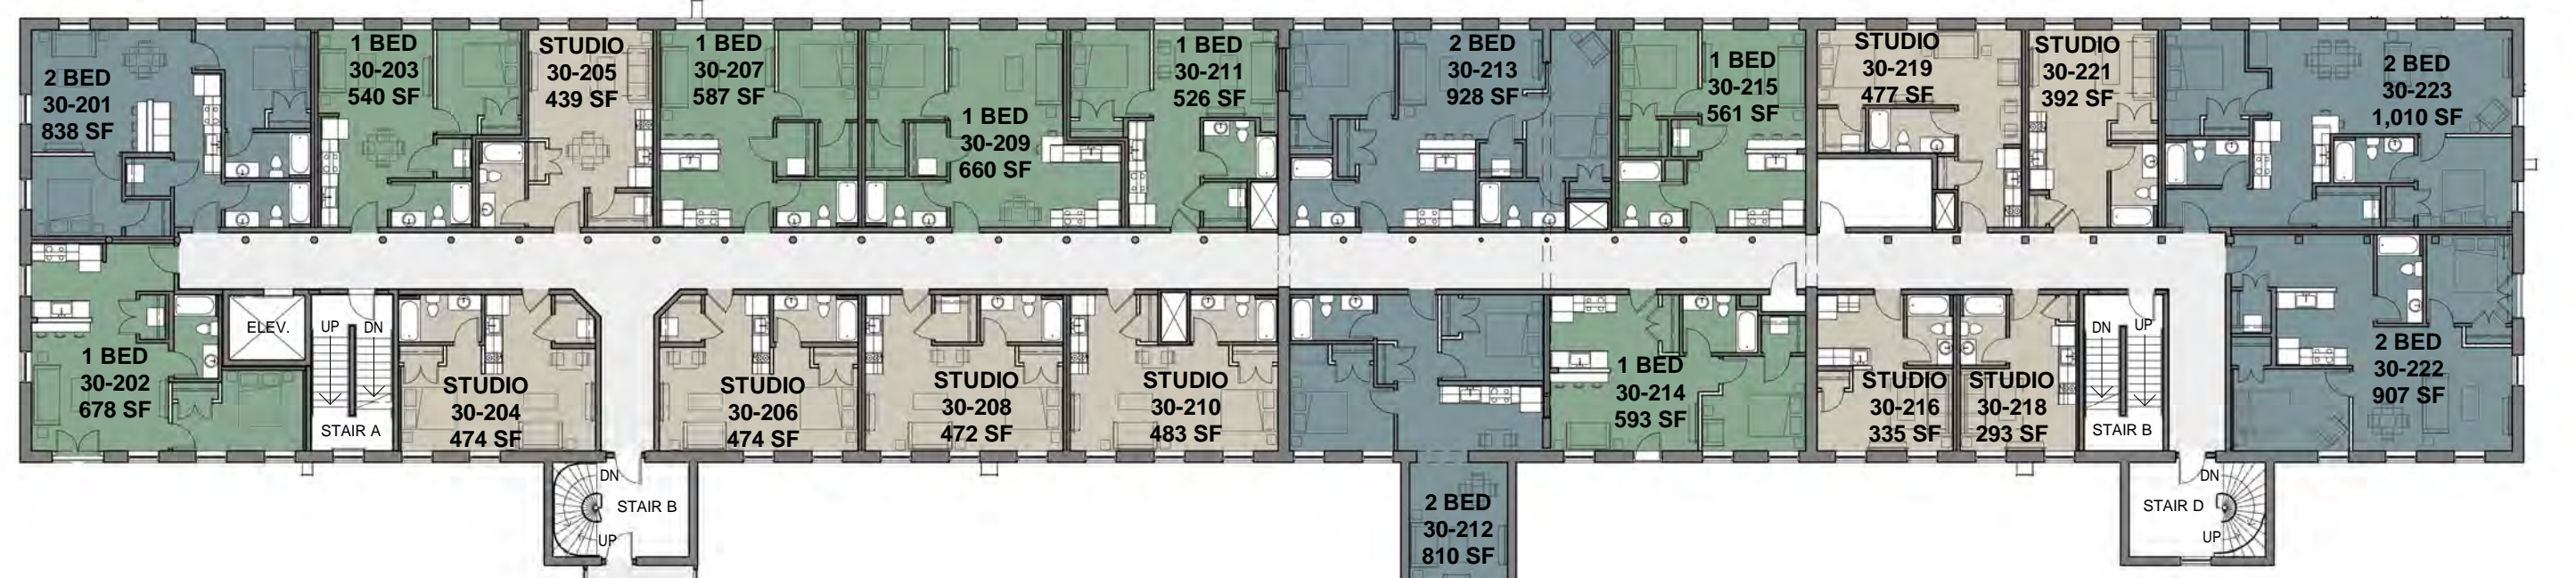

20 Canal Street,
Franklin, NH 03235

COLOR KEY

- STUDIO APARTMENT
- ONE BEDROOM APARTMENT
- TWO BEDROOM APARTMENT
- COMMERCIAL SUITE
- STAIR EXIT - ELEVATOR
- AMENITY SPACE

FIFTH FLOOR

FOURTH FLOOR

THIRD FLOOR

THIRD FLOOR

SECOND FLOOR

SECOND FLOOR

SECOND FLOOR

SECOND FLOOR LOFT LEVEL

FIRST FLOOR

Chinburg
Leasing Office

FIRST FLOOR