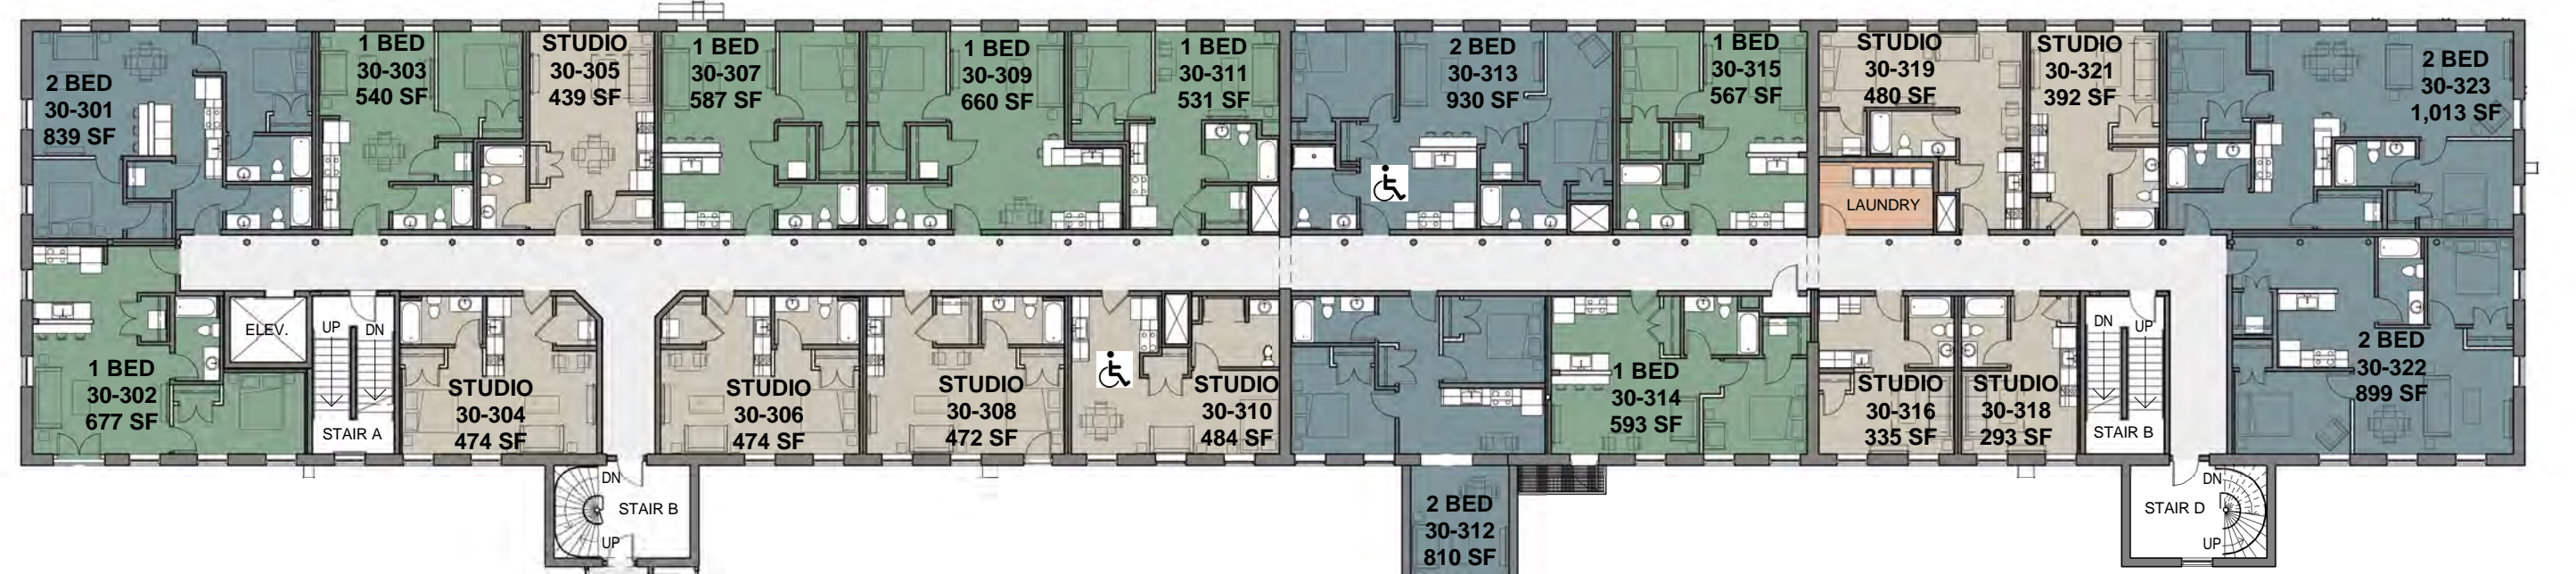

20 Canal Street,
Franklin, NH 03235

COLOR KEY

- STUDIO APARTMENT
- ONE BEDROOM APARTMENT
- TWO BEDROOM APARTMENT
- COMMERCIAL SUITE
- STAIR EXIT - ELEVATOR
- AMENITY SPACE

FIFTH FLOOR

FOURTH FLOOR

THIRD FLOOR

THIRD FLOOR

SECOND FLOOR

SECOND FLOOR

SECOND FLOOR

SECOND FLOOR LOFT LEVEL

FIRST FLOOR

Chinburg
Leasing Office

FIRST FLOOR