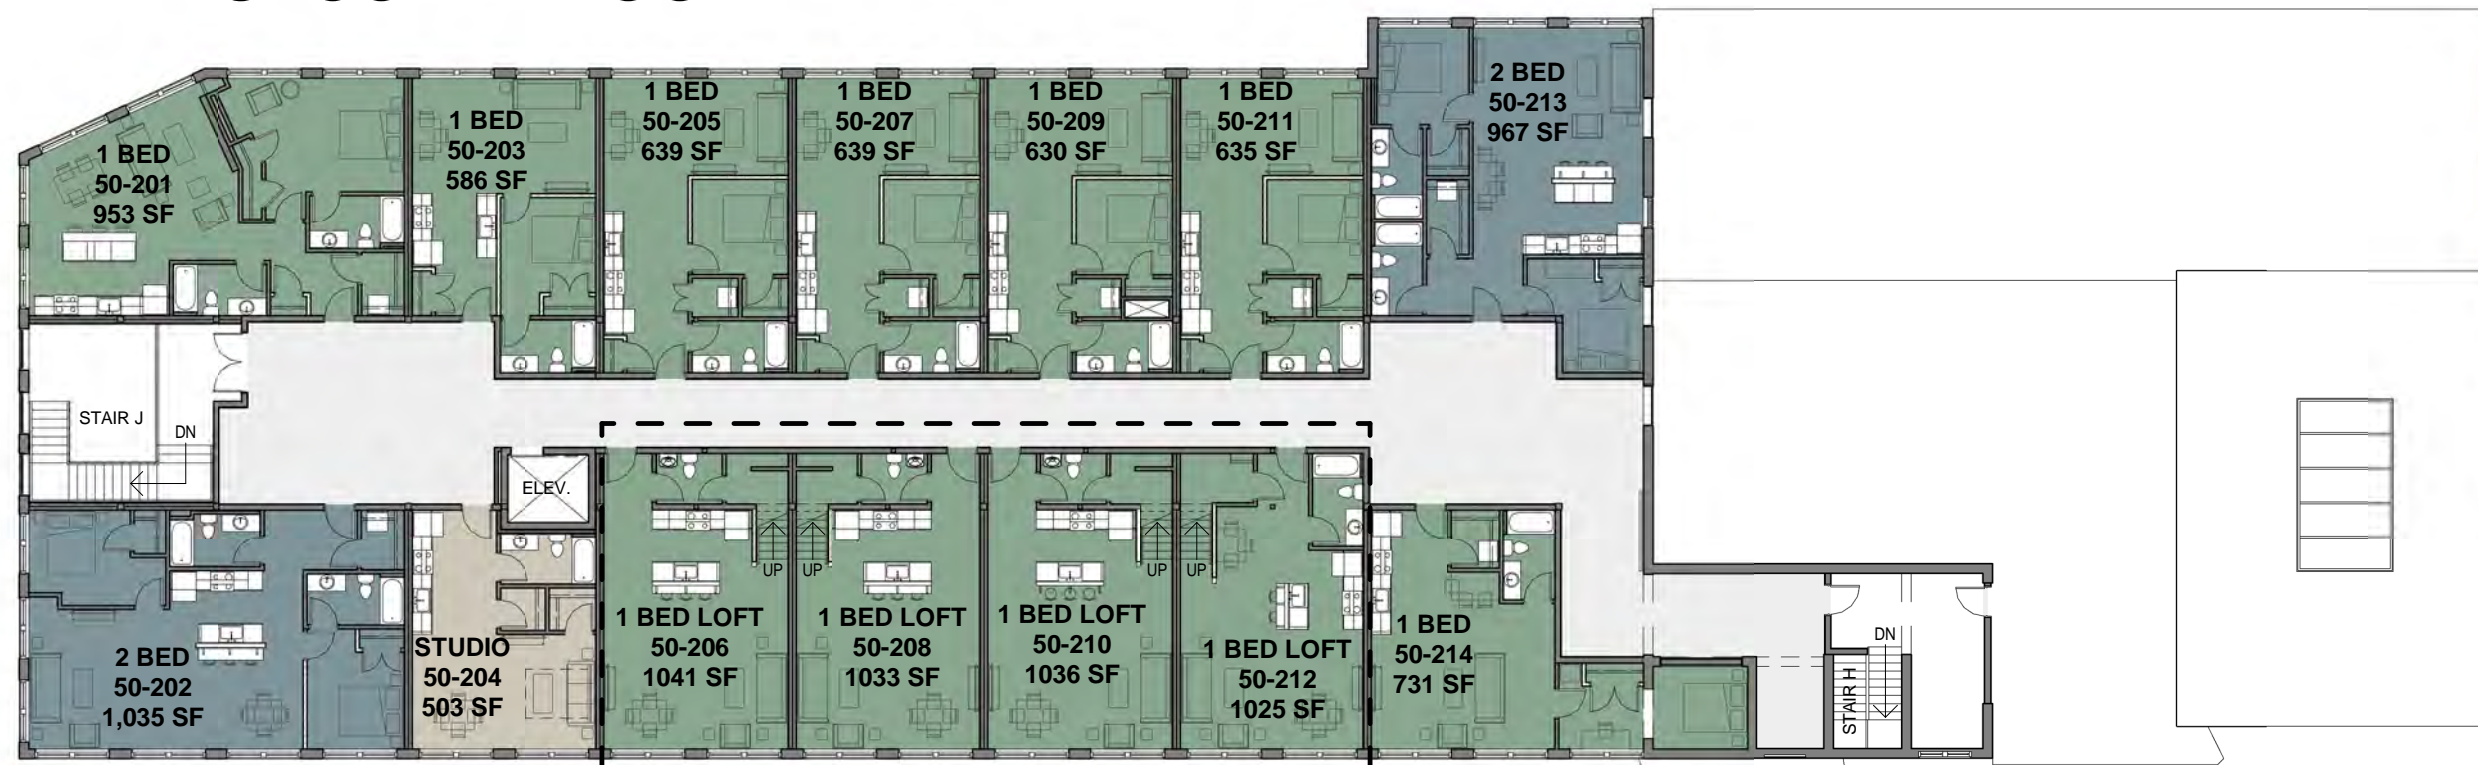

20 Canal Street,
Franklin, NH 03235

COLOR KEY

- STUDIO APARTMENT
- ONE BEDROOM APARTMENT
- TWO BEDROOM APARTMENT
- COMMERCIAL SUITE
- STAIR EXIT - ELEVATOR
- AMENITY SPACE

FIFTH FLOOR

FOURTH FLOOR

THIRD FLOOR

THIRD FLOOR

SECOND FLOOR

SECOND FLOOR

SECOND FLOOR

SECOND FLOOR LOFT LEVEL

FIRST FLOOR

Chinburg
Leasing Office

FIRST FLOOR