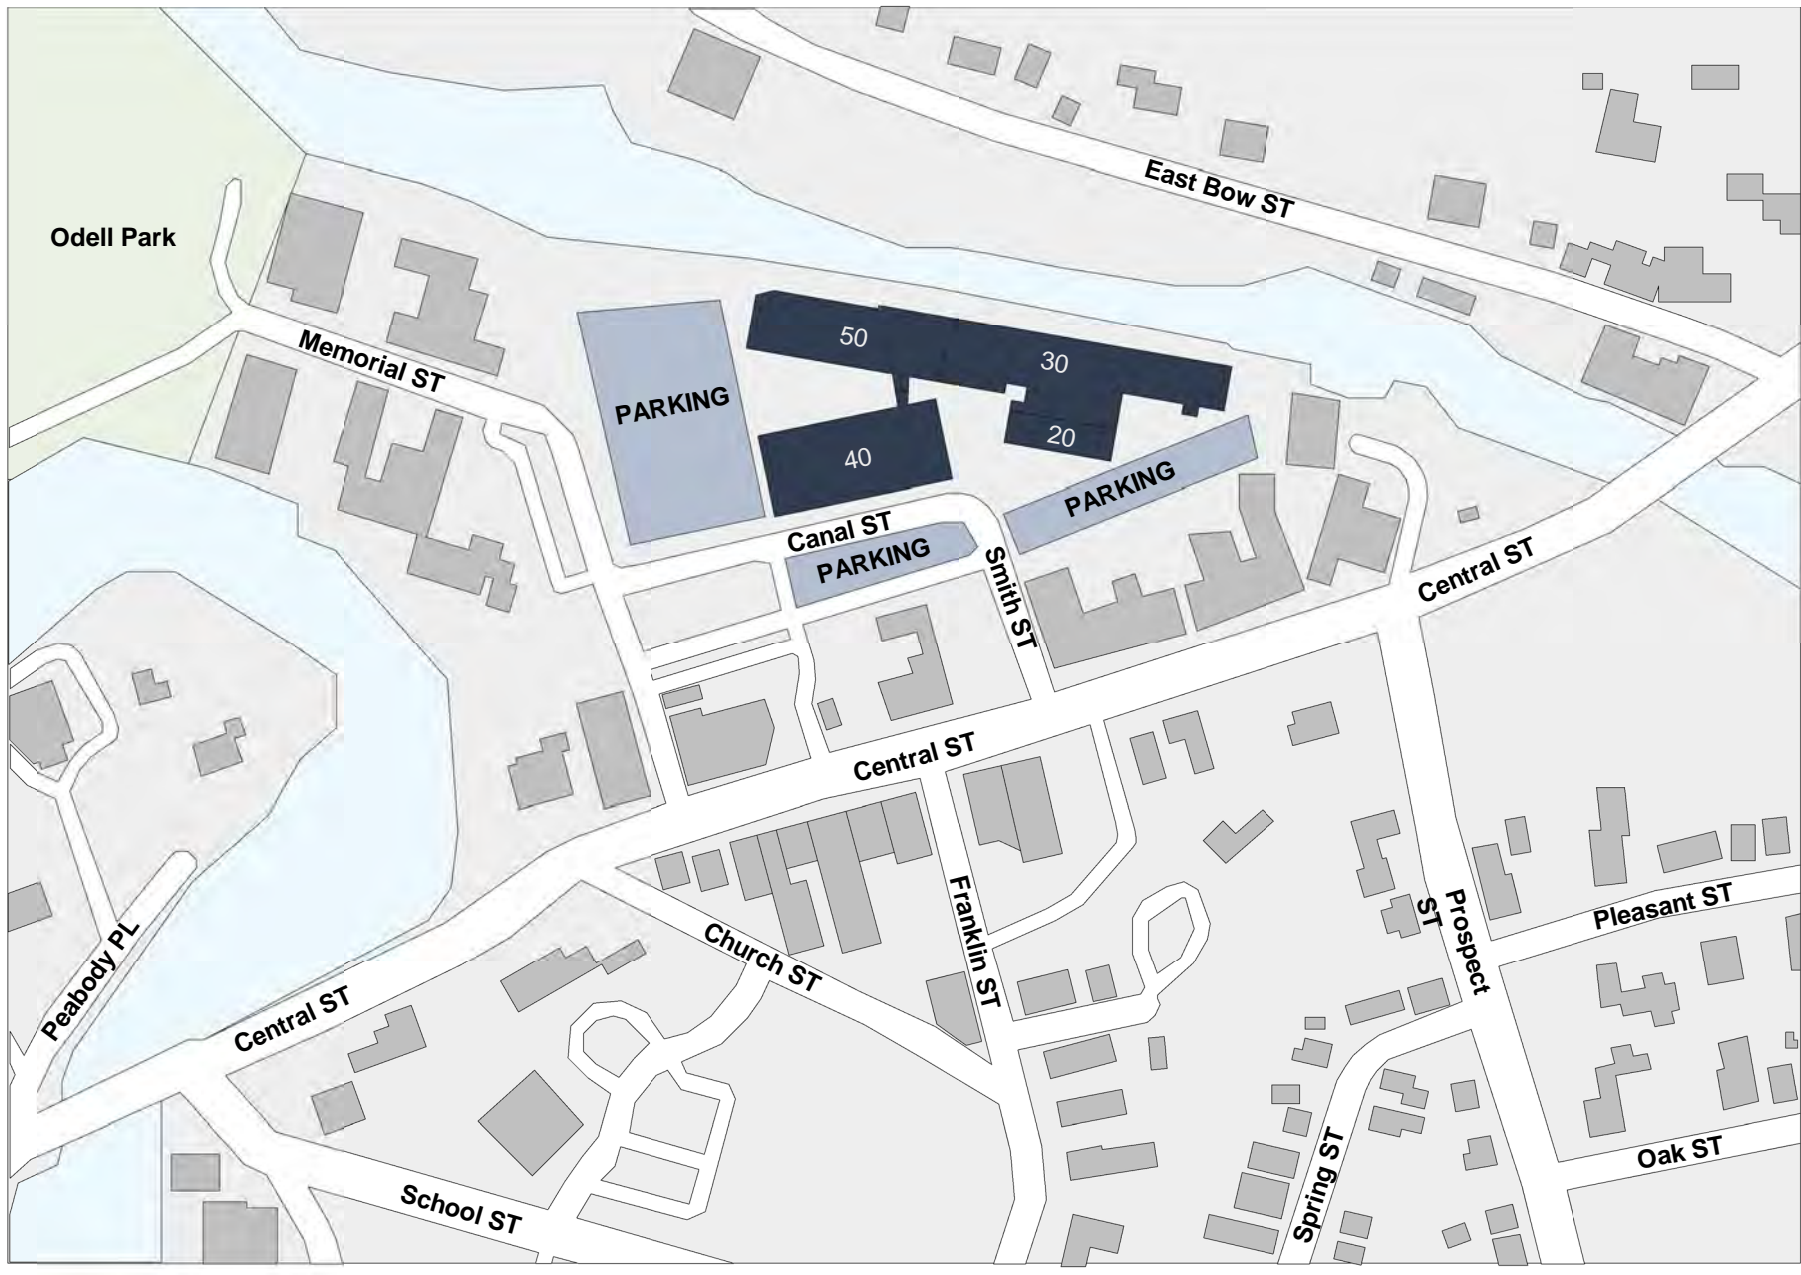

20 Canal Street,
Franklin, NH 03235

COLOR KEY

- STUDIO APARTMENT
- ONE BEDROOM APARTMENT
- TWO BEDROOM APARTMENT
- COMMERCIAL SUITE
- STAIR EXIT - ELEVATOR
- AMENITY SPACE

FIFTH FLOOR

FOURTH FLOOR

THIRD FLOOR