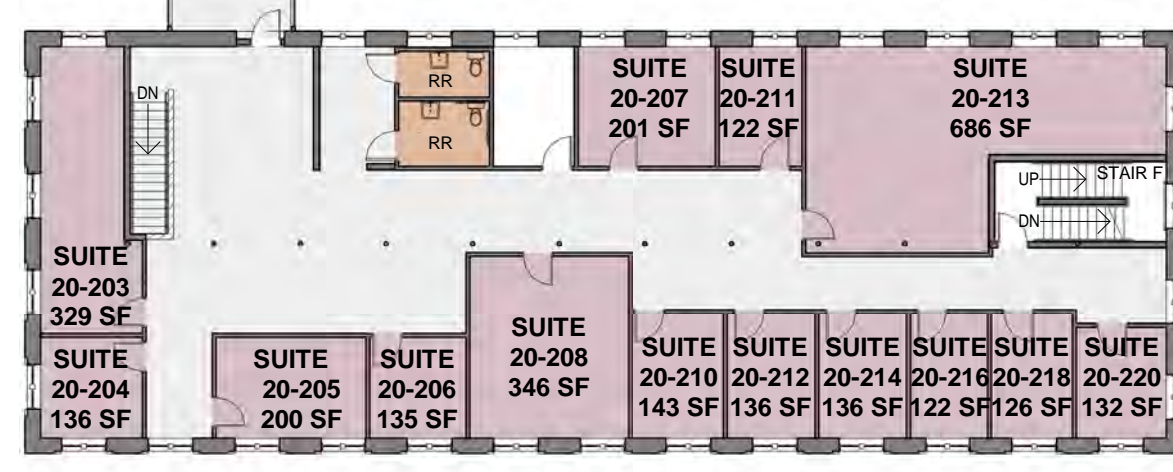

20 Canal Street,
Franklin, NH 03235

COLOR KEY

- STUDIO APARTMENT
- ONE BEDROOM APARTMENT
- TWO BEDROOM APARTMENT
- COMMERCIAL SUITE
- STAIR EXIT - ELEVATOR
- AMENITY SPACE

FIFTH FLOOR

FOURTH FLOOR

THIRD FLOOR

THIRD FLOOR

SECOND FLOOR

SECOND FLOOR

SECOND FLOOR

SECOND FLOOR LOFT LEVEL

FIRST FLOOR

Chinburg
Leasing Office

FIRST FLOOR