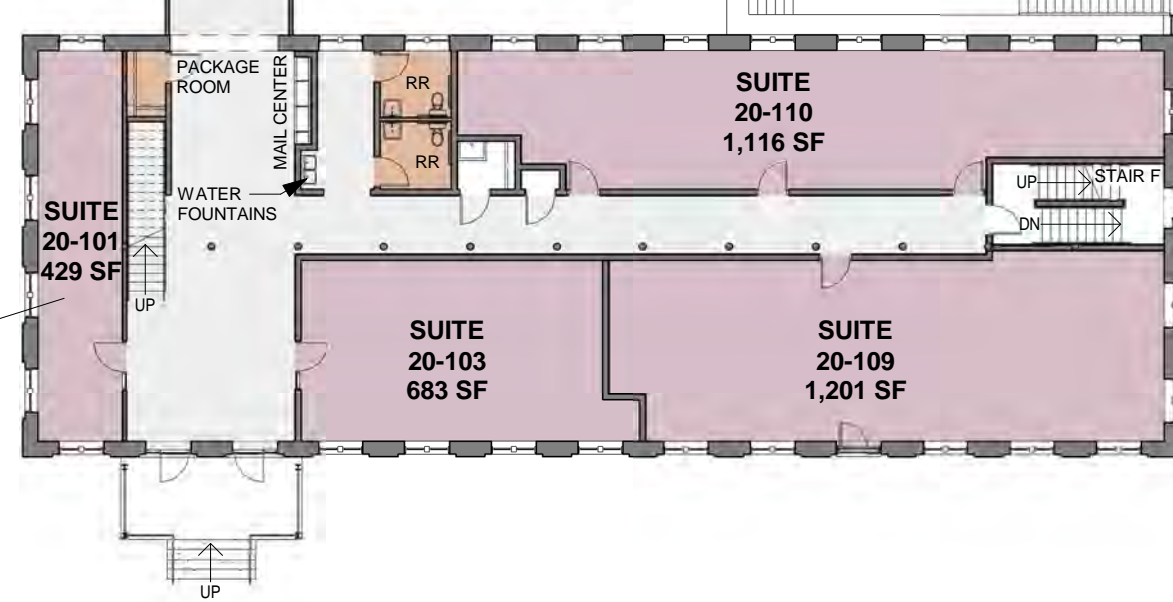

20 Canal Street,
Franklin, NH 03235

COLOR KEY

- STUDIO APARTMENT
- ONE BEDROOM APARTMENT
- TWO BEDROOM APARTMENT
- COMMERCIAL SUITE
- STAIR EXIT - ELEVATOR
- AMENITY SPACE

FIFTH FLOOR

FOURTH FLOOR

THIRD FLOOR

THIRD FLOOR

SECOND FLOOR

SECOND FLOOR

SECOND FLOOR

SECOND FLOOR LOFT LEVEL

FIRST FLOOR

Chinburg
Leasing Office

FIRST FLOOR