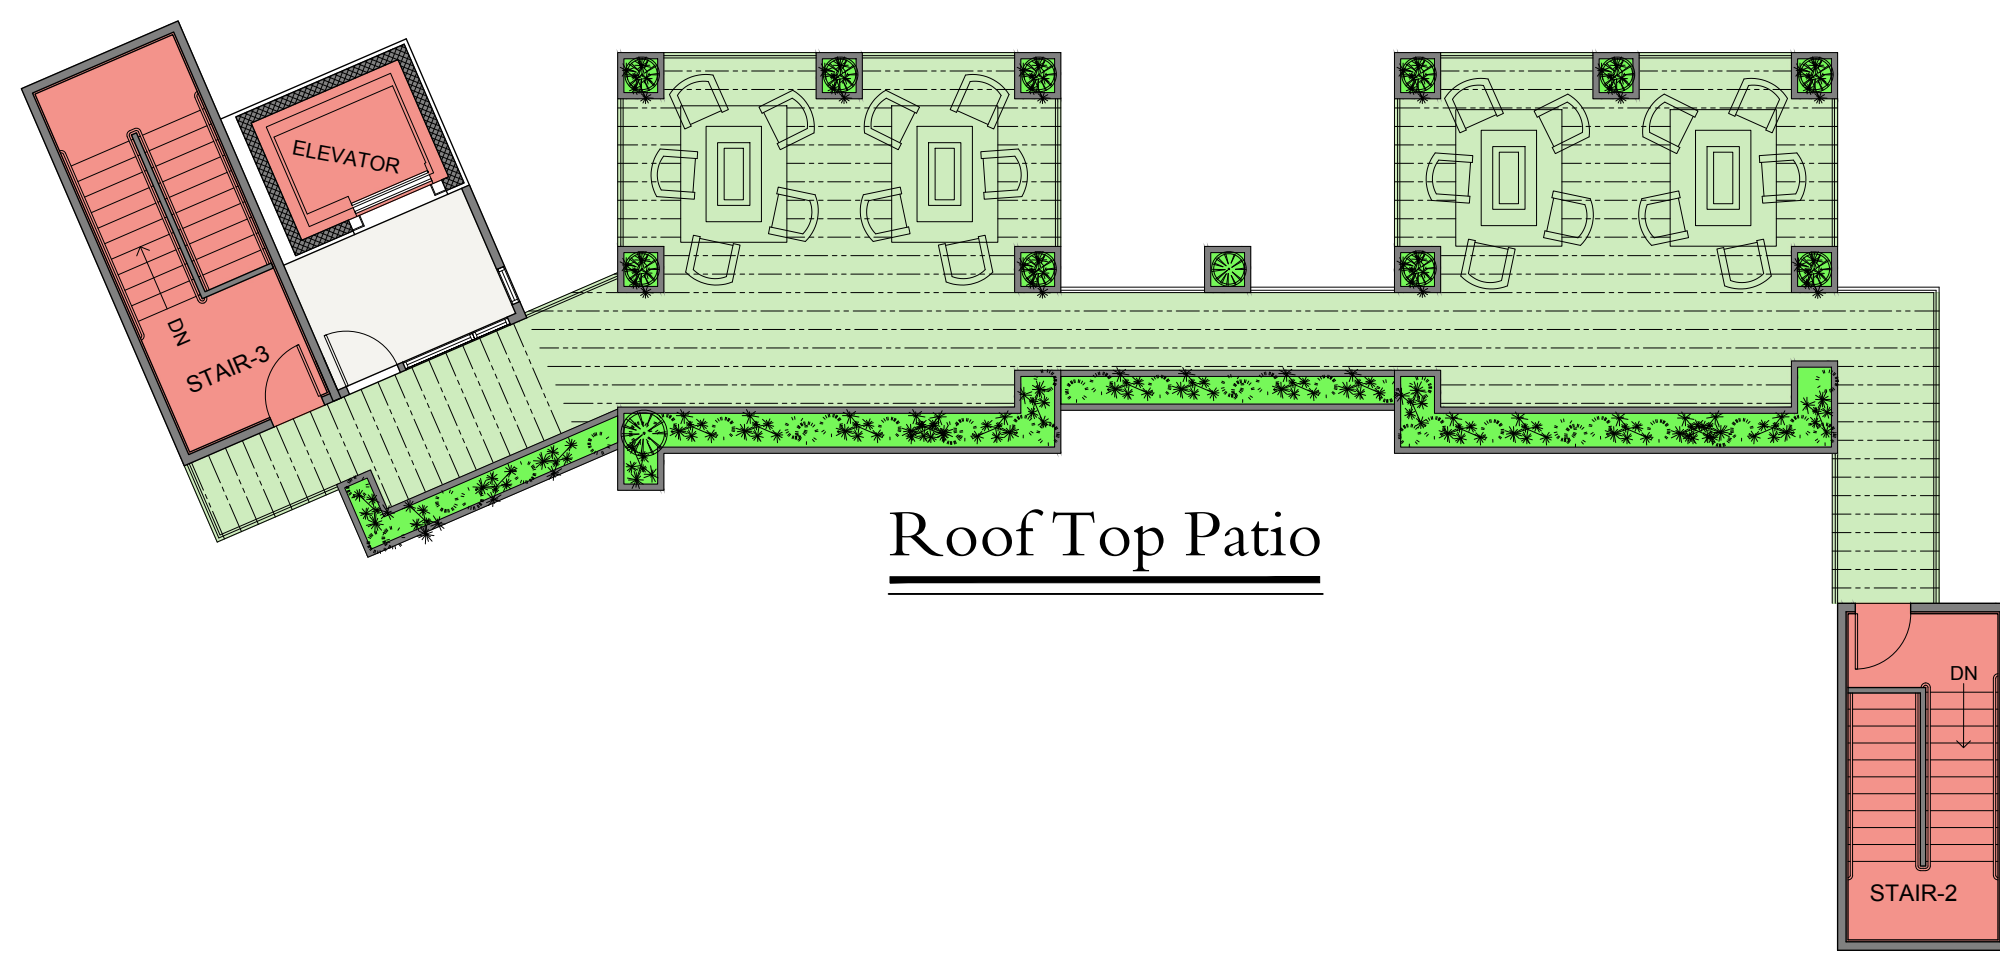

145 BREWERY LANE
PORTSMOUTH NH, 03801
www.CHINBURG.com
603-749-3355

Color Key	
[Light Purple Box]	Studio
[Light Blue Box]	1-Bed Room
[Yellow Box]	2-Bed Room
[Hatched Box]	Balcony
[Green Box]	Patio
[Light Green Box]	Common Use Area
[Brown Box]	Mechanical
[Red Box]	Stair Exit - Elevator

Fourth Floor

Third Floor