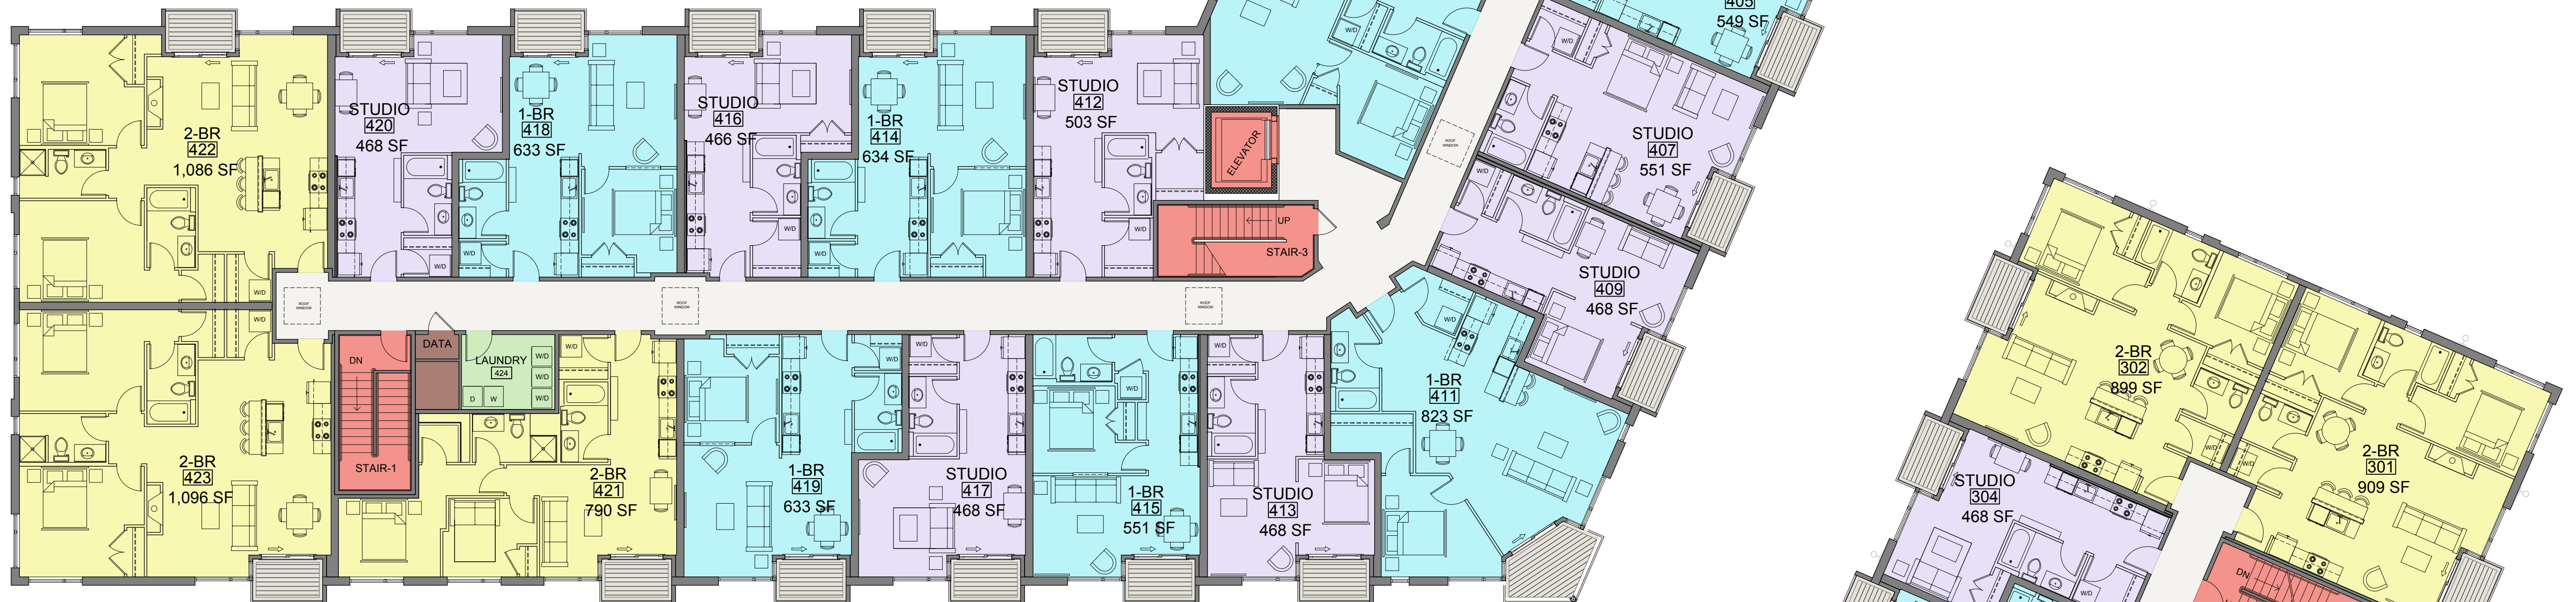

145 BREWERY LANE
PORTSMOUTH NH, 03801
www.CHINBURG.com
603-749-3355

Color Key	
[Light Purple Box]	Studio
[Light Blue Box]	1-Bed Room
[Yellow Box]	2-Bed Room
[Hatched Box]	Balcony
[Green Box]	Patio
[Light Green Box]	Common Use Area
[Brown Box]	Mechanical
[Red Box]	Stair Exit - Elevator

Fourth Floor

Third Floor