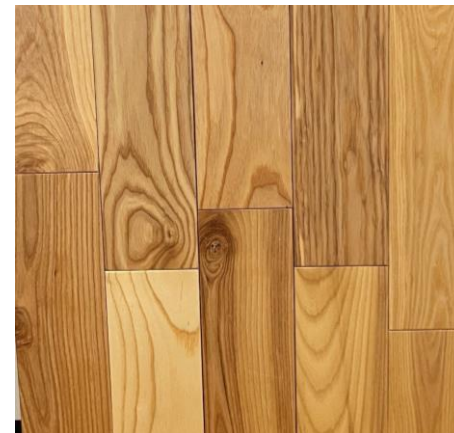

Ash Natural Wood Floors